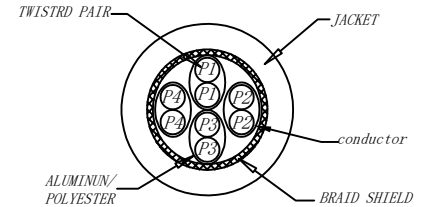

①

MATERIAL LIST:

③	OVER MOLD	PVC 75A	8PCS	
②	PLUG	RJ45 8P8C Shielded Plug, Pin Gold Plated 3u", Shell Nickel Plating , Transparent Blue	2PCS	
①	CABLE	S/FTP CAT. 6A 27AWG (BC+AL-FOIL)*4PAIR+Braid(AL-MG) +JACKET:LSZH OD:5.8±0.2MM	1PCS	
NO.	PARTS NAME	SPECIFICATION STANDARD	QT' Y	REMARK

NOTE:

- ELECTRICAL TEST:
 - 100% OPEN SHORT, MISS WIRE TEST
 - INSULATION RESISTANCE:DC 300V 10M Ohm;
 - CONTACTOR RESISTANCE:1 OHM per meter
- FLUKE TEST LIMIT:ISO11801 Channel Class Ea
- Operating temperature:-20°C ~ + 75°C
- ROHS 3.0 & REACH COMPLIANT
- Support PoE/PoE+/PoE++
- Packing:Synergy21 PE Bag+Label
- Minimum of the bending radius is 60mm
- Flame retardant (IEC60332-1-2)
Low smoke(IEC 61034)
Halogen free(IEC 60754-2)