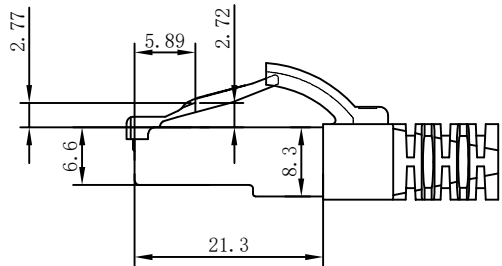

①

MATERIAL LIST:

③	OVER MOLD	PVC 75A	8PCS	
②	PLUG	RJ45 8P8C Shielded Plug, Pin Gold Plated 3u", Shell Nickel Plating , Transparent Blue	2PCS	
①	CABLE	S/FTP CAT. 6A 27AWG (BC+AL-FOIL)*4PAIR+Braid(AL-MG) +JACKET:LSZH OD:5.8±0.2MM	1PCS	
NO.	PARTS NAME	SPECIFICATION STANDARD	QT' Y	REMARK

NOTE:

- ELECTRICAL TEST:
 - 100% OPEN SHORT, MISS WIRE TEST
 - INSULATION RESISTANCE:DC 300V 10M Ohm;
 - CONTACTOR RESISTANCE:1 OHM per meter
- FLUKE TEST LIMIT:ISO11801 Channel Class Ea
- Operating temperature:-20°C ~ + 75°C
- ROHS 3.0 & REACH COMPLIANT
- Support PoE/PoE+/PoE++
- Packing:Synergy21 PE Bag+Label
- Minimum of the bending radius is 60mm
- Flame retardant (IEC60332-1-2)
Low smoke(IEC 61034)
Halogen free(IEC 60754-2)