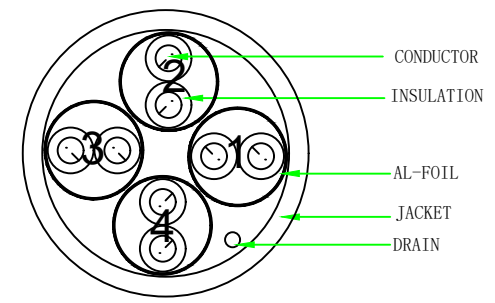

PIN OUT

NOTE:

1. Fluke Channel Test ISO 11801 channel Class Ea
2. RoHS 3.0 AND REACH compliant
3. Electrical test: 100% open short & miss wire test;
4. OPERATING TEMPERATURE: -20°C ~ 75°C  
STORAGE TEMPERATURE: -10°C ~ 60°C
5. Print word: CAT6A U/FTP Patch cord with CAT7 RAW Cable 4x2x32AWG/7  
TPE-LSZH ISO11801 & EN50173 & ANSI/TIA568C.2 www.synergy21.de **CE**
6. Raw cable is Cat7 up to 600Mhz
7. Packing: 1pc/synergy 21 bag+label

MATERIAL LIST

③	CABLE	CAT. 7 U/FTP (32AWG BC*1P+AL-FOIL)*4+DRAIN+ JACKET: TPE-LSZH, OD: 3.8 ± 0.2mm	1	
②	Over mold	48P PVC	2	
①	Plug	RJ45 8P8C Shielded Plug, PIN GOLD PLATED 3u", TRANSPARENT YELLOW	2	

NO.	PARTS NAME	SPECIFICATION STANDARD	QT' Y	REMARK
	Hasia	Add the meter scale	2022-12-26	A1
		NEW	2022-05-13	A0
BY	CHK	REVISION RECORD MODIFICATIONS	DATE	REV.

SYNERGY21

CUSTOMER		ITEM NO.	
PRODUCT NAME	Super slim CAT6A U/FTP Patch cord With CAT7 RAW Cable	manufacture country:	CHINA
DRAWNBY	CHECKBY	APPOBY	UNIT MM
SYNERGY21	SYNERGY21	SYNERGY21	DATE 2022-05-13

Colour: GREY (RAL 7035)	
Item No.	Length (mm)
S217300V3	150 ± 10
S217301V3	250 ± 10
S217302V3	500 ± 20
S217303V3	1000 ± 20
S217304V3	1500 ± 30
S217305V3	2000 ± 30
S217306V3	3000 ± 50
S217307V3	5000 ± 100
S217308V3	7500 ± 150
S217309V3	10000 ± 300

Colour: BLUE (PANTONE 647C)	
Item No.	Length (mm)
S217330V3	150 ± 10
S217331V3	250 ± 10
S217332V3	500 ± 20
S217333V3	1000 ± 20
S217334V3	1500 ± 30
S217335V3	2000 ± 30
S217336V3	3000 ± 50
S217337V3	5000 ± 100
S217338V3	7500 ± 150
S217339V3	10000 ± 300