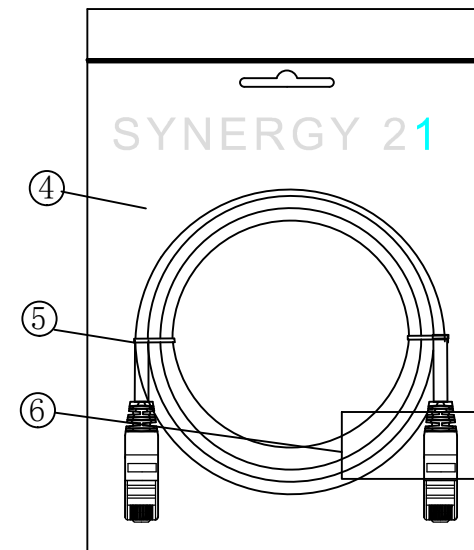

COLOR:BLACK PANTONE BLACK 3C		
ITEM	LENGTH (mm)	PACKING
S216931	150±5	SYNERGY 21 Bag A
S216915	250±10	SYNERGY 21 Bag A
S216916	500±15	SYNERGY 21 Bag A
S216917	1000±30	SYNERGY 21 Bag A
S216918	1500±30	SYNERGY 21 Bag A
S216919	2000±30	SYNERGY 21 Bag A
S216920	3000±50	SYNERGY 21 Bag A
S216921	5000±200	SYNERGY 21 Bag B
S216922	7500±200	SYNERGY 21 Bag B
S216923	10000±200	SYNERGY 21 Bag B
S216924	15000±300	SYNERGY 21 Bag C
S216925	20000±300	SYNERGY 21 Bag C
S216926	25000±300	SYNERGY 21 Bag C
S216927	30000±300	SYNERGY 21 Bag D
S216928	40000±500	SYNERGY 21 Bag D
S216929	50000±500	SYNERGY 21 Bag D

COLOR:RED PANTONE 199C		
ITEM	LENGTH (mm)	PACKING
S216689	150±5	SYNERGY 21 Bag A
S216690	250±10	SYNERGY 21 Bag A
S216691	500±15	SYNERGY 21 Bag A
S216692	1000±30	SYNERGY 21 Bag A
S216693	1500±30	SYNERGY 21 Bag A
S216694	2000±30	SYNERGY 21 Bag A
S216695	3000±50	SYNERGY 21 Bag A
S216696	5000±200	SYNERGY 21 Bag B
S216697	7500±200	SYNERGY 21 Bag B
S216698	10000±200	SYNERGY 21 Bag B
S216699	15000±300	SYNERGY 21 Bag C

Hasia		ADD RED CABLE	2022-05-10	A7	PRODUCT NAME	CAT. 6 S/FTP PATCH CORD TPE-LSZH	ITEM NO.	SEE THE CHART
		NEW	2015-01-20	A	DRAWNBY	CHECKBY	APPOBY	DATE
BY	CHK	REVISION RECORD MODIFICATIONS	DATE	REV.	SYNERGY 21	SYNERGY 21	SYNERGY 21	2015-01-20

SYNERGY 21							
CUSTOMER NO.		ITEM NO.	SEE THE CHART				
PRODUCT NAME	CAT. 6 S/FTP PATCH CORD TPE-LSZH	manufacture country:	CHINA	UNIT	MM		
DRAWNBY	CHECKBY	APPOBY	DATE				
SYNERGY 21	SYNERGY 21	SYNERGY 21	2015-01-20