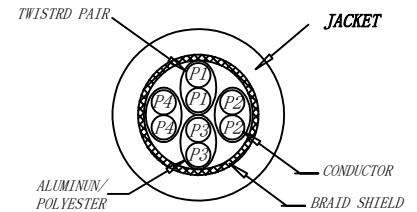

3P Certified CAT.6A S/FTP 26AWG LSZH 500MHz ISO/IEC 11801 Class Ea Channel Link 100% tested &EN 50173-1 & ANSI/TIA-568-C.2 www.Synergy21.de **CE**

WIRING DIAGRAM

MATERIAL LIST:

③	OVER MOLD	PVC 75A	8PCS	
②	PLUG	POLYCARBONATE RJ45 8P8C PIN GOLD PLATED 3U", LONG BODY, TRANSPARENT BLUE	2PCS	
①	CABLE	S/FTP CAT.6A 26AWG (BC+AL-FOIL)*4PAIR+Braid(AL-MG ) LSZH OD:6.2±0.2MM	1PCS	
NO.	PARTS NAME	SPECIFICATION STANDARD	QT' Y	REMARK

NOTE:

- ELECTRICAL TEST:
  - 100% OPEN SHORT, MISS WIRE TEST
  - INSULATION RESISTANCE:DC 300V 10M Ohm;
  - CONTACTOR RESISTANCE:1 OHM per meter
- FLUKE TEST LIMIT:ISO11801 Channel Class EA
- Operating temperature:-20°C ~ + 75°C
- ROHS 3.0 AND REACH COMPLIANT
- Support PoE/PoE+/PoE++
- Packing:Synergy21 PE Bag+Label
- Minimum of the bending radius is 60mm
- Flame retardant (IEC60332-1-2)
  - Low smoke(IEC 61034)
  - Halogen free(IEC 60754-2)

SYNERGY 21

Hasia		change "ROSH 2.0" to "ROSH 3.0"	2022-02-25	A9						
		Add IEC60332-1-2	2021-01-23	A8						
		Change the spray word	2021-01-08	A7						
		Change the spray word	2019-11-14	A6						
		Increase the minimum bend radius	2018-09-05	A5						
		CHANGE PACKING AND BOX MARK	2018-03-09	A4						
		CHANGE SPRAY WORD	2017-07-07	A3	CUSTOMER		ITEM NO.	See The Chart		
		ADD POE Information	2017-02-06	A2	PRODUCT NAME	CAT.6A S/FTP 26AWG LSZH PATCH CORD	manufacture country:	CHINA	UNIT	MM
		ADD "CE" AMRK IN THE PRINT,CHANGE OD 6.5MM TO 6.2MM	2016-01-11	A1	DRAWNBY	CHECKBY	APPROVE	DATE		
BY	CHK	REVISION RECORD MODIFICATIONS	DATE	REV.	SYNERGY 21	SYNERGY 21	SYNERGY 21	2016-01-08		