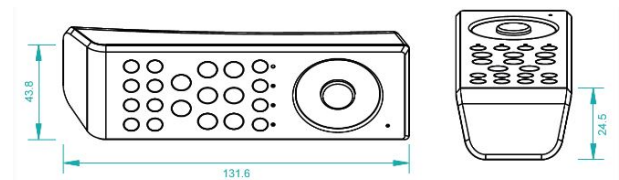

Synergy 21 LED Controller EOS 05 Hand-held transmitter holder 3 + 6

Wall bracket for the wireless controller

Additional Images

Accessories

| Part No. | Name |
|----------|---|
| 136727 | Synergy 21 LED Controller EOS 05 hand-held transmitter RGBW 6 |