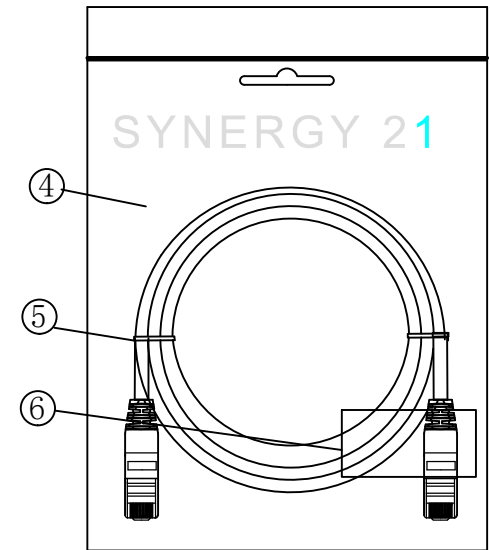

COLOR:BLACK PANTONE BLACK 3C		
ITEM	LENGTH (mm)	PACKING
S216931	150±5	SYNERGY 21 Bag A
S216915	250±10	SYNERGY 21 Bag A
S216916	500±15	SYNERGY 21 Bag A
S216917	1000±30	SYNERGY 21 Bag A
S216918	1500±30	SYNERGY 21 Bag A
S216919	2000±30	SYNERGY 21 Bag A
S216920	3000±50	SYNERGY 21 Bag A
S216921	5000±200	SYNERGY 21 Bag B
S216922	7500±200	SYNERGY 21 Bag B
S216923	10000±200	SYNERGY 21 Bag B
S216924	15000±300	SYNERGY 21 Bag C
S216925	20000±300	SYNERGY 21 Bag C
S216926	25000±300	SYNERGY 21 Bag C
S216927	30000±300	SYNERGY 21 Bag D
S216928	40000±500	SYNERGY 21 Bag D
S216929	50000±500	SYNERGY 21 Bag D

COLOR:RED PANTONE 199C		
ITEM	LENGTH (mm)	PACKING
S216689	150±5	SYNERGY 21 Bag A
S216690	250±10	SYNERGY 21 Bag A
S216691	500±15	SYNERGY 21 Bag A
S216692	1000±30	SYNERGY 21 Bag A
S216693	1500±30	SYNERGY 21 Bag A
S216694	2000±30	SYNERGY 21 Bag A
S216695	3000±50	SYNERGY 21 Bag A
S216696	5000±200	SYNERGY 21 Bag B
S216697	7500±200	SYNERGY 21 Bag B
S216698	10000±200	SYNERGY 21 Bag B
S216699	15000±300	SYNERGY 21 Bag C

Hasia		ADD RED CABLE	2022-05-10	A7	
		NEW	2015-01-20	A	
BY	CHK	REVISION RECORD MODIFICATIONS	DATE	REV.	

SYNERGY 21					
CUSTOMER NO.		ITEM NO.		SEE THE CHART	
PRODUCT NAME	CAT. 6 S/FTP PATCH CORD TPE-LSZH	manufacture country:	CHINA	UNIT	MM
DRAWNBY	CHECKBY	APPOBY	DATE		
SYNERGY 21	SYNERGY 21	SYNERGY 21	2015-01-20