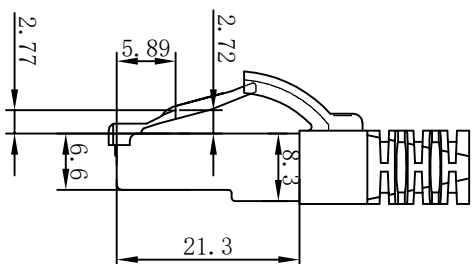

CAT.6 S/FTP TPE-LSZH 250MHz ISO/IEC 11801 & EN50173-1 & ANSI/TIA-568. 2-D www.Synergy21.de **CE**

PIN OUT

MATERIAL LIST

⑥	LABEL	NO DRY GLUE LABEL	1	
⑤	MINI TIE	PE MINI TIE(POSSESS METAL) COLOUR SEE THE CHART	2	
④	POLYETHYLENE BAG	SYNERGY 21 SLIP PE BAG	1	
③	CABLE	CAT. 6 S/FTP 27AWG (BC*1P+AL-FOIL)*4+Braid(AL-MG) JACKET:TPE-LSZH OD:6.0±0.2mm COLOUR SEE THE CHART	1	
②	Over mold	80A PVC,COLOR:SEE THE CHART	2	
①	Plug	RJ45 8P8C' S SHIELDED ,THE SHELL PLATED NICKEL ,PIN GOLD PLATED 3u" RED/TRANSPARENT	2	
NO.	PARTS NAME	SPECIFICATION STANDARD	QT' Y	REMARK