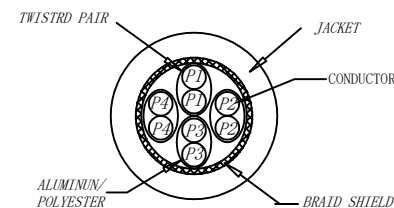

CAT.6 S/FTP TPE-LSZH 250MHz ISO/IEC 11801 & EN50173-1 & ANSI/TIA-568. 2-D www.Synergy21.de **CE**

PIN OUT

MATERIAL LIST

⑥	LABEL	NO DRY GLUE LABEL	1	
⑤	MINI TIE	PE MINI TIE(POSSESS METAL) COLOUR SEE THE CHART	2	
④	POLYETHYLENE BAG	SYNERGY 21 SLIP PE BAG	1	
③	CABLE	CAT. 6 S/FTP 27AWG (BC*1P+AL-FOIL)*4+Braid(AL-MG) JACKET:TPE-LSZH OD:6.0±0.2mm COLOUR SEE THE CHART	1	
②	Over mold	80A PVC,COLOR:SEE THE CHART	2	
①	Plug	RJ45 8P8C' S SHIELDED ,THE SHELL PLATED NICKEL ,PIN GOLD PLATED 3u" RED/TRANSPARENT	2	
NO.	PARTS NAME	SPECIFICATION STANDARD	QT' Y	REMARK

Hasia		change "ROSH 2.0" to "ROSH 3.0"	2022-02-25	A6	SYNERGY 21					
		Add New Color	2019-03-14	A5						
		Increase the minimum bend radius	2018-11-30	A4	CUSTOMER NO.		ITEM NO.	SEE THE CHART		
		Add moulding size	2018-06-19	A3	PRODUCT NAME	CAT. 6 S/FTP PATCH CORD TPE-LSZH	manufacture country:	CHINA	UNIT	MM
		Change Moulding	2018-05-29	A2	DRAWNBY	CHECKBY	APPOBY	DATE		
		CHANGE PACKING AND BOX MARK	2018-03-12	A1	SYNERGY 21	SYNERGY 21	SYNERGY 21	2015-01-20		
BY	CHK	REVISION RECORD MODIFICATIONS	DATE	REV.						