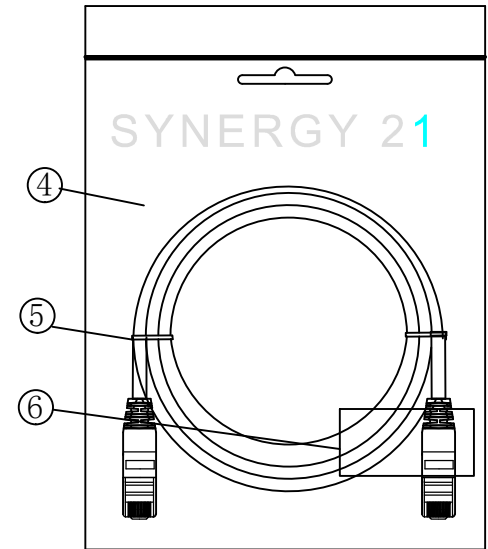

COLOR: BLACK PANTONE BLACK 3C		
ITEM	LENGTH (mm)	PACKING
S216931	150±5	SYNERGY 21 Bag A
S216915	250±10	SYNERGY 21 Bag A
S216916	500±15	SYNERGY 21 Bag A
S216917	1000±30	SYNERGY 21 Bag A
S216918	1500±30	SYNERGY 21 Bag A
S216919	2000±30	SYNERGY 21 Bag A
S216920	3000±50	SYNERGY 21 Bag A
S216921	5000±200	SYNERGY 21 Bag B
S216922	7500±200	SYNERGY 21 Bag B
S216923	10000±200	SYNERGY 21 Bag B
S216924	15000±300	SYNERGY 21 Bag C
S216925	20000±300	SYNERGY 21 Bag C
S216926	25000±300	SYNERGY 21 Bag C
S216927	30000±300	SYNERGY 21 Bag D
S216928	40000±500	SYNERGY 21 Bag D
S216929	50000±500	SYNERGY 21 Bag D

COLOR: RED PANTONE 199C		
ITEM	LENGTH (mm)	PACKING
S216689	150±5	SYNERGY 21 Bag A
S216690	250±10	SYNERGY 21 Bag A
S216691	500±15	SYNERGY 21 Bag A
S216692	1000±30	SYNERGY 21 Bag A
S216693	1500±30	SYNERGY 21 Bag A
S216694	2000±30	SYNERGY 21 Bag A
S216695	3000±50	SYNERGY 21 Bag A
S216696	5000±200	SYNERGY 21 Bag B
S216697	7500±200	SYNERGY 21 Bag B
S216698	10000±200	SYNERGY 21 Bag B
S216699	15000±300	SYNERGY 21 Bag C

SYNERGY 21

Hasia		ADD RED CABLE		2022-05-10		A7		CUSTOMER NO.		ITEM NO.		SEE THE CHART		
BY		CHK		DATE		REV.		PRODUCT NAME		manufacture country:		CHINA	UNIT	MM
		NEW		2015-01-20		A		CAT. 6 S/FTP PATCH CORD TPE-LSZH		APPOBY		DATE		
		REVISION RECORD MODIFICATIONS		DATE		REV.		DRAWNBY		CHECKBY		DATE		
								SYNERGY 21		SYNERGY 21		SYNERGY 21 2015-01-20