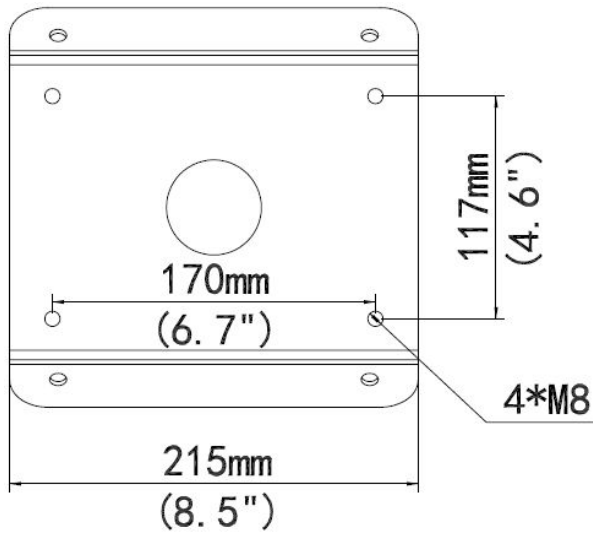

Accessories

Part No.	Name
159695	ALLNET IP Kamera PTZ / Outdoor / 2MP / IR / 22x opt. Zoom / 54° / "ALL-CAM2498-LEP"
159715	ALLNET IP Kamera zbh. Wallmount/Wandhalter for ALL-CAM2498-LEP
146999	ALLNET PoE USV Backup - USV für Kameras, Accesspoints ALL90011PoE