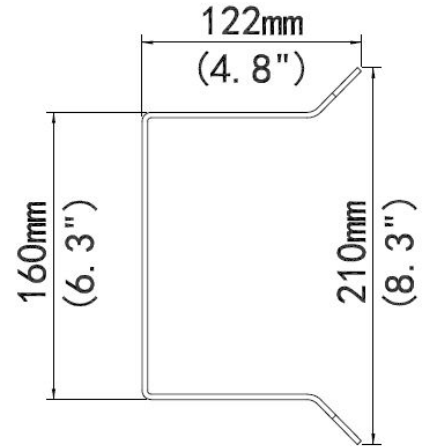

Accessories

Part No.	Name
159695	ALLNET IP Kamera PTZ / Outdoor / 2MP / IR / 22x opt. Zoom / 54° / "ALL-CAM2498-LEP"
159715	ALLNET IP Kamera zbh. Wallmount/Wandhalter for ALL-CAM2498-LEP
146999	ALLNET PoE USV Backup - USV für Kameras, Accesspoints ALL90011PoE