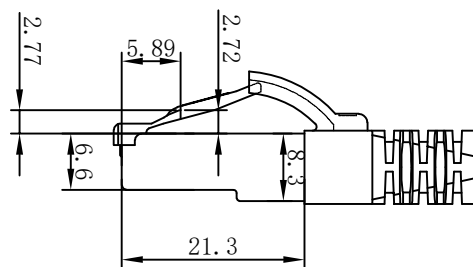

CAT.6 S/FTP TPE-LSZH 250MHz ISO/IEC 11801 & EN50173-1 & ANSI/TIA-568. 2-D www.Synergy21.de CE

PIN OUT

MATERIAL LIST

⑥	LABEL	NO DRY GLUE LABEL	1	
⑤	MINI TIE	PE MINI TIE(POSSESS METAL) COLOUR SEE THE CHART	2	
④	POLYETHYLENE BAG	SYNERGY 21 SLIP PE BAG	1	
③	CABLE	CAT. 6 S/FTP 27AWG (BC*1P+AL-FOIL)*4+Braid(AL-MG) JACKET:TPE-LSZH OD:6.0±0.2mm COLOUR SEE THE CHART	1	
②	Over mold	80A PVC,COLOR:SEE THE CHART	2	
①	Plug	RJ45 8P8C' S SHIELDED ,THE SHELL PLATED NICKEL ,PIN GOLD PLATED 3u" RED/TRANSPARENT	2	
NO.	PARTS NAME	SPECIFICATION STANDARD	QT' Y	REMARK

NOTE:

- ELECTRICAL TEST:
 (1).100% OPEN SHORT, MISS WIRE TEST
 (2). INSULATION RESISTANCE:DC 300V 10M Ohm;
 (3).CONTACTOR RESISTANCE:1 OHM per meter
- FLUKE TEST LIMIT:ISO11801 Channel Class E
- Working temperature:-10°C ~ + 60°C
- Storage temperature:-20°C~+75°C
- RoHS 3.0 AND REACH compliant
- Low Smoke (IEC 61034)
- Flame retardant (IEC60332-1-2)
- Halogen free (IEC 60754-1/2)
- Packing:Synergy21 PE Bag+Label
- Minimum of the bending radius is 60mm