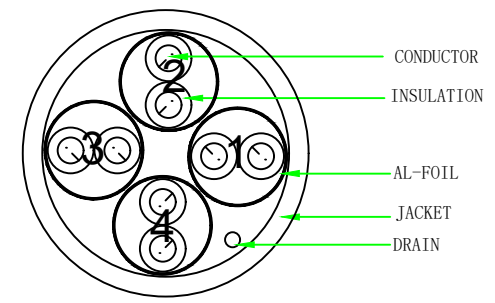

PIN OUT

NOTE:

1. Fluke Channel Test ISO 11801 channel Class Ea
2. RoHS 3.0 AND REACH compliant
3. Electrical test: 100% open short & miss wire test;
4. OPERATING TEMPERATURE: -20°C ~ 75°C  
STORAGE TEMPERATURE: -10°C ~ 60°C
5. Print word: CAT6A U/FTP Patch cord with CAT7 RAW Cable 4x2x32AWG/7  
TPE-LSZH ISO11801 & EN50173 & ANSI/TIA568C.2 www.synergy21.de **CE**
6. Raw cable is Cat7 up to 600Mhz
7. Packing: 1pc/synergy 21 bag+label

MATERIAL LIST

③	CABLE	CAT. 7 U/FTP (32AWG BC*1P+AL-FOIL)*4+DRAIN+ JACKET:TPE-LSZH, OD:3. 8±0. 2mm	1	
②	Over mold	48P PVC	2	
①	Plug	RJ45 8P8C Shielded Plug, PIN GOLD PLATED 3u", TRANSPARENT YELLOW	2	

NO.	PARTS NAME	SPECIFICATION STANDARD	QT' Y	REMARK
	Hasia	Add the meter scale	2022-12-26	A1
		NEW	2022-05-13	A0
BY	CHK	REVISION RECORD MODIFICATIONS	DATE	REV.

SYNERGY21

CUSTOMER		ITEM NO.	
PRODUCT NAME	Super slim CAT6A U/FTP Patch cord With CAT7 RAW Cable	manufacture country:	CHINA
DRAWNBY	CHECKBY	APPOBY	UNIT MM
SYNERGY21	SYNERGY21	SYNERGY21	DATE 2022-05-13

Colour: GREY (RAL 7035)	
Item No.	Length (mm)
S217300V3	150 ± 10
S217301V3	250 ± 10
S217302V3	500 ± 20
S217303V3	1000 ± 20
S217304V3	1500 ± 30
S217305V3	2000 ± 30
S217306V3	3000 ± 50
S217307V3	5000 ± 100
S217308V3	7500 ± 150
S217309V3	10000 ± 300

Colour: BLUE (PANTONE 647C)	
Item No.	Length (mm)
S217330V3	150 ± 10
S217331V3	250 ± 10
S217332V3	500 ± 20
S217333V3	1000 ± 20
S217334V3	1500 ± 30
S217335V3	2000 ± 30
S217336V3	3000 ± 50
S217337V3	5000 ± 100
S217338V3	7500 ± 150
S217339V3	10000 ± 300