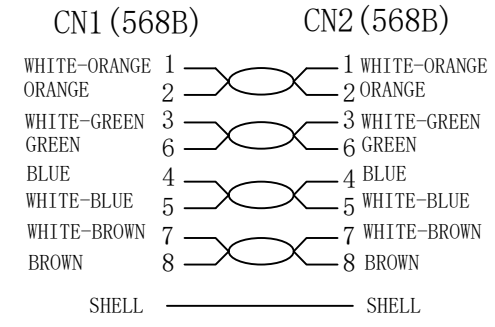

PIN OUT

NOTE:

1. Fluke Channel Test ISO 11801 channel Class Ea
2. RoHS 3.0 AND REACH compliant
3. Electrical test: 100% open short & miss wire test;
4. OPERATING TEMPERATURE: -20°C ~ 75°C  
STORAGE TEMPERATURE: -10°C ~ 60°C
5. Print word: CAT6A U/FTP Patch cord with CAT7 RAW Cable 4x2x32AWG/7  
TPE-LSZH ISO11801 & EN50173 & ANSI/TIA568C.2 www.synergy21.de **CE**
6. Raw cable is Cat7 up to 600Mhz
7. Packing: 1pc/synergy 21 bag+label

SYNERGY21

CUSTOMER		ITEM NO.	
PRODUCT NAME	Super slim CAT6A U/FTP Patch cord With CAT7 RAW Cable	manufacture country:	CHINA
DRAWNBY	CHECKBY	APPOBY	UNIT MM
SYNERGY21	SYNERGY21	SYNERGY21	DATE 2022-05-13

Colour: GREY (RAL 7035)	
Item No.	Length (mm)
S217300V3	150 ± 10
S217301V3	250 ± 10
S217302V3	500 ± 20
S217303V3	1000 ± 20
S217304V3	1500 ± 30
S217305V3	2000 ± 30
S217306V3	3000 ± 50
S217307V3	5000 ± 100
S217308V3	7500 ± 150
S217309V3	10000 ± 300

Colour: RED (PANTONE 199C)	
Item No.	Length (mm)
S217340V3	150 ± 10
S217341V3	250 ± 10
S217342V3	500 ± 20
S217343V3	1000 ± 20
S217344V3	1500 ± 30
S217345V3	2000 ± 30
S217346V3	3000 ± 50
S217347V3	5000 ± 100
S217348V3	7500 ± 150
S217349V3	10000 ± 300

Colour: Magenta (Pantone 212C)	
Item No.	Length (mm)
S217380V3	150 ± 10
S217381V3	250 ± 10
S217382V3	500 ± 20
S217383V3	1000 ± 20
S217384V3	1500 ± 30
S217385V3	2000 ± 30
S217386V3	3000 ± 50
S217387V3	5000 ± 100
S217388V3	7500 ± 150
S217389V3	10000 ± 300