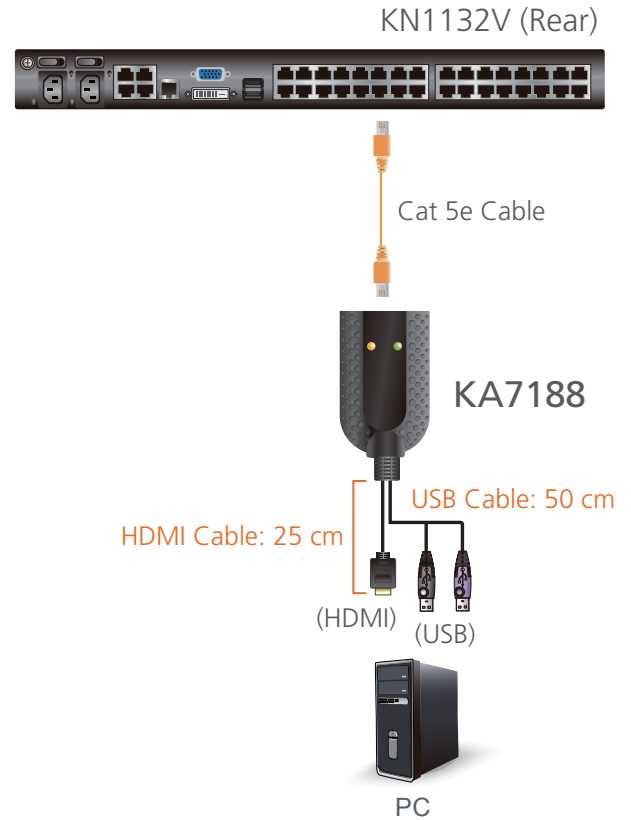

# USB HDMI Virtual Media KVM Adapter Cable (Support Smart Card Reader and Audio De-Embedder) KA7188

- The KA7188 KVM Adapter Cable connects a KVM switch to the HDMI video and USB ports of a target computer.\* The KA7188 supports HDMI output and provides two USB plugs to connect a target computer for keyboard/mouse, Virtual Media, or Smart Card/CAC Reader functions.\*\*

## Features

- Connects a KVM switch to the HDMI video and USB ports of a target computer\*
- Supports Audio De-Embedder
- Auto Signal Compensation (ASC), no DIP switch setting needed for different distances
- Keyboard and mouse emulation – keeps your server functioning smoothly when it's disconnected from the switch's KVM port or is relocated to a different KVM port
- Virtual Media Support\*\*
- Smart Card / CAC Reader Support\*\*
- Superior video quality - supports resolution up to 1920 x 1200 (Reduced blanking)\*\*\*
- Built in ASIC for greater reliability and compatibility
- Compact size
- Firmware upgradeable

## Specifications

Function	KA7188
<b>Connectors</b>	
Link	1 x RJ-45 Female
Computer	2 x USB Type A Male
	1 x HDMI Male
<b>LEDs</b>	
Link	1 (Green)
Power	1 (Orange)
<b>Physical Properties</b>	
Housing	Plastic
Weight	0.11 kg
Dimensions (L x W x H)	9.10 x 5.60 x 2.14 cm