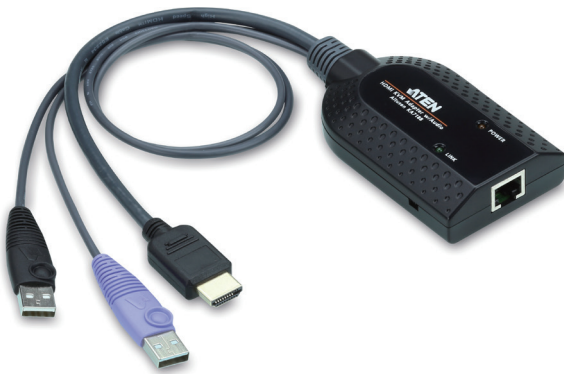

# USB HDMI Virtual Media KVM Adapter Cable (Support Smart Card Reader and Audio De-Embedder) KA7188

- The KA7188 KVM Adapter Cable connects a KVM switch to the HDMI video and USB ports of a target computer.\* The KA7188 supports HDMI output and provides two USB plugs to connect a target computer for keyboard/mouse, Virtual Media, or Smart Card/CAC Reader functions.\*\*

The KA7188 supports Audio De-Embedder, which extracts the audio from an HDMI signal. More advanced features of KA7188 include the small size and lightweight design, as well as superior signal compensation and delay skew technologies for greatly enhanced video quality.

## Features

- Connects a KVM switch to the HDMI video and USB ports of a target computer\*
- Supports Audio De-Embedder
- Auto Signal Compensation (ASC), no DIP switch setting needed for different distances
- Keyboard and mouse emulation – keeps your server functioning smoothly when it's disconnected from the switch's KVM port or is relocated to a different KVM port
- Virtual Media Support\*\*
- Smart Card / CAC Reader Support\*\*
- Superior video quality - supports resolution up to 1920 x 1200 (Reduced blanking)\*\*\*
- Built in ASIC for greater reliability and compatibility
- Compact size
- Firmware upgradeable

## Specifications

Function	KA7188
<b>Connectors</b>	
Link	1 x RJ-45 Female
Computer	2 x USB Type A Male
	1 x HDMI Male
<b>LEDs</b>	
Link	1 (Green)
Power	1 (Orange)
<b>Physical Properties</b>	
Housing	Plastic
Weight	0.11 kg
Dimensions (L x W x H)	9.10 x 5.60 x 2.14 cm