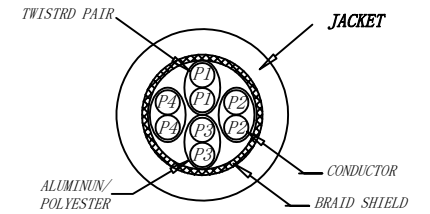

3P Certified CAT.6A S/FTP 26AWG LSZH 500MHz ISO/IEC 11801 Class Ea Channel Link 100% tested &EN 50173-1 & ANSI/TIA-568-C.2 www.Synergy21.de **CE**

WIRING DIAGRAM

MATERIAL LIST:

③	OVER MOLD	PVC 75A	8PCS	
②	PLUG	POLYCARBONATE RJ45 8P8C PIN GOLD PLATED 3U", LONG BODY, TRANSPARENT BLUE	2PCS	
①	CABLE	S/FTP CAT.6A 26AWG (BC+AL-FOIL)*4PAIR+Braid(AL-MG) LSZH OD:6.2±0.2MM	1PCS	
NO.	PARTS NAME	SPECIFICATION STANDARD	QT' Y	REMARK

NOTE:

- ELECTRICAL TEST:
 - 100% OPEN SHORT, MISS WIRE TEST
 - INSULATION RESISTANCE:DC 300V 10M Ohm;
 - CONTACTOR RESISTANCE:1 OHM per meter
- FLUKE TEST LIMIT:ISO11801 Channel Class EA
- Operating temperature:-20°C ~ + 75°C
- ROHS 3.0 AND REACH COMPLIANT
- Support PoE/PoE+/PoE++
- Packing:Synergy21 PE Bag+Label
- Minimum of the bending radius is 60mm
- Flame retardant (IEC60332-1-2)
 - Low smoke(IEC 61034)
 - Halogen free(IEC 60754-2)

SYNERGY 21

Hasia		change "ROSH 2.0" to "ROSH 3.0"	2022-02-25	A9					
		Add IEC60332-1-2	2021-01-23	A8					
		Change the spray word	2021-01-08	A7					
		Change the spray word	2019-11-14	A6					
		Increase the minimum bend radius	2018-09-05	A5					
		CHANGE PACKING AND BOX MARK	2018-03-09	A4					
		CHANGE SPRAY WORD	2017-07-07	A3					
		ADD POE Information	2017-02-06	A2					
		ADD "CE" AMRK IN THE PRINT,CHANGE OD 6.5MM TO 6.2MM	2016-01-11	A1					
BY	CHK	REVISION RECORD MODIFICATIONS	DATE	REV.	SYNERGY 21	SYNERGY 21	SYNERGY 21	SYNERGY 21	2016-01-08