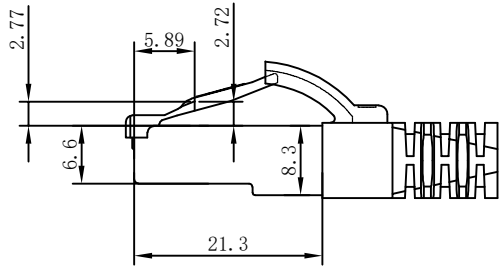

3P Certified CAT.6A S/FTP 26AWG LSZH 500MHz ISO/IEC 11801 Class Ea Channel Link 100% tested &EN 50173-1 & ANSI/TIA-568-C.2 www.Synergy21.de **CE**

WIRING DIAGRAM

MATERIAL LIST:

③	OVER MOLD	PVC 75A	8PCS	
②	PLUG	POLYCARBONATE RJ45 8P8C PIN GOLD PLATED 3U", LONG BODY, TRANSPARENT BLUE	2PCS	
①	CABLE	S/FTP CAT.6A 26AWG (BC+AL-FOIL)*4PAIR+Braid(AL-MG) LSZH OD:6.2±0.2MM	1PCS	
NO.	PARTS NAME	SPECIFICATION STANDARD	QT' Y	REMARK

NOTE:

- ELECTRICAL TEST:
 - 100% OPEN SHORT, MISS WIRE TEST
 - INSULATION RESISTANCE:DC 300V 10M Ohm;
 - CONTACTOR RESISTANCE:1 OHM per meter
- FLUKE TEST LIMIT:ISO11801 Channel Class EA
- Operating temperature:-20°C ~ + 75°C
- ROHS 3.0 AND REACH COMPLIANT
- Support PoE/PoE+/PoE++
- Packing:Synergy21 PE Bag+Label
- Minimum of the bending radius is 60mm
- Flame retardant (IEC60332-1-2)
 - Low smoke(IEC 61034)
 - Halogen free(IEC 60754-2)