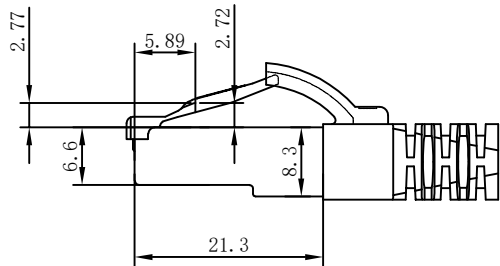

CAT. 6A S/FTP 27AWG LSZH 500MHz ISO/IEC 11801 Class Ea Channel Link 100% tested & EN 50173-1 & ANSI/TIA-568-C.2 www.Synergy21.de **CE**

①

MATERIAL LIST:

③	OVER MOLD	PVC 75A	8PCS	
②	PLUG	RJ45 8P8C Shielded Plug, Pin Gold Plated 3u", Shell Nickel Plating , Transparent Blue	2PCS	
①	CABLE	S/FTP CAT. 6A 27AWG (BC+AL-FOIL)*4PAIR+Braid(AL-MG) +JACKET:LSZH OD:5.8±0.2MM	1PCS	
NO.	PARTS NAME	SPECIFICATION STANDARD	QT' Y	REMARK

NOTE:

- ELECTRICAL TEST:
 - 100% OPEN SHORT, MISS WIRE TEST
 - INSULATION RESISTANCE:DC 300V 10M Ohm;
 - CONTACTOR RESISTANCE:1 OHM per meter
- FLUKE TEST LIMIT:ISO11801 Channel Class Ea
- Operating temperature:-20°C ~ + 75°C
- ROHS 3.0 & REACH COMPLIANT
- Support PoE/PoE+/PoE++
- Packing:Synergy21 PE Bag+Label
- Minimum of the bending radius is 60mm
- Flame retardant (IEC60332-1-2)
Low smoke(IEC 61034)
Halogen free(IEC 60754-2)