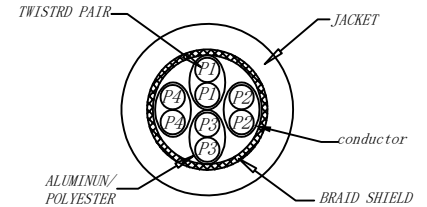

CAT. 6A S/FTP 27AWG LSZH 500MHz ISO/IEC 11801 Class Ea Channel Link 100% tested & EN 50173-1 & ANSI/TIA-568-C.2 www.Synergy21.de **CE**

①

MATERIAL LIST:

③	OVER MOLD	PVC 75A	8PCS	
②	PLUG	RJ45 8P8C Shielded Plug, Pin Gold Plated 3u", Shell Nickel Plating , Transparent Blue	2PCS	
①	CABLE	S/FTP CAT. 6A 27AWG (BC+AL-FOIL)*4PAIR+Braid(AL-MG) +JACKET:LSZH OD:5.8±0.2MM	1PCS	
NO.	PARTS NAME	SPECIFICATION STANDARD	QT' Y	REMARK

NOTE:

- ELECTRICAL TEST:
 - 100% OPEN SHORT, MISS WIRE TEST
 - INSULATION RESISTANCE:DC 300V 10M Ohm;
 - CONTACTOR RESISTANCE:1 OHM per meter
- FLUKE TEST LIMIT:ISO11801 Channel Class Ea
- Operating temperature:-20°C ~ + 75°C
- ROHS 3.0 & REACH COMPLIANT
- Support PoE/PoE+/PoE++
- Packing:Synergy21 PE Bag+Label
- Minimum of the bending radius is 60mm
- Flame retardant (IEC60332-1-2)
Low smoke(IEC 61034)
Halogen free(IEC 60754-2)