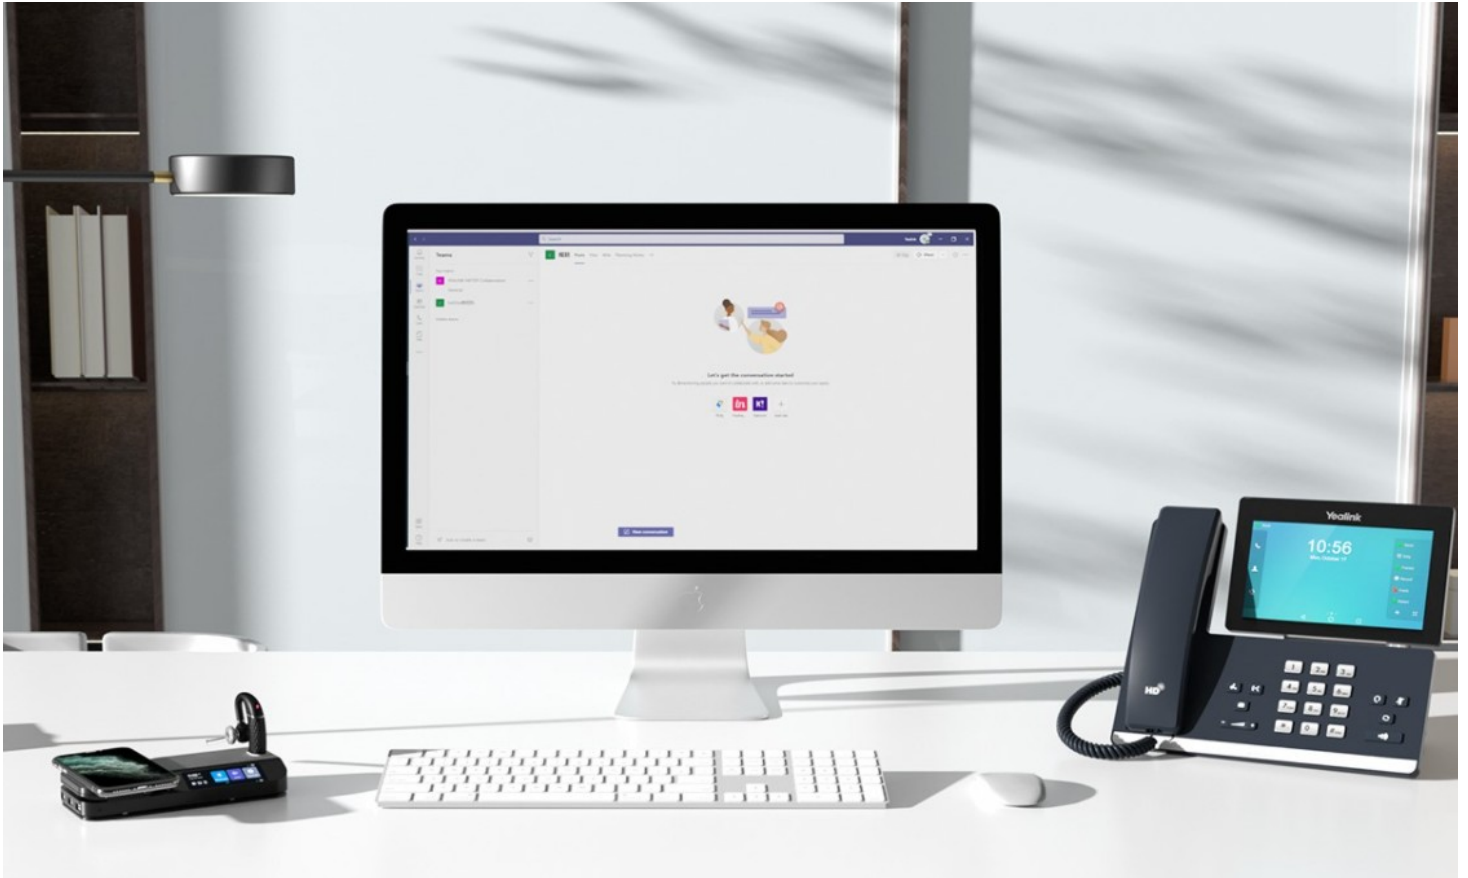

BH71 Datasheet

Yealink Mono Bluetooth Headset System for hybrid working and on-the-go

The BH71 Mono Bluetooth Wireless Business Headset System provides high-definition audio quality no matter in the car, on the train or in the office whether connected to your smartphone, desk phone or PC. With the 4-mic beamforming noise cancellation technology, you can always be heard clearly. The BH71 also provides an adjustable ear hook for comfortable wearing, and you can pull out the ear hook easily to best fit your ear. Whether you are on-the-go or in the office, BH71 can guarantee a 10-hour talk time to secure your all-day use. What's more, with the portable charging case of BH71 Pro and BH71 Workstation Pro, it can provide a 20-hour of extra battery life and even cover all week's use. BH71 Workstation and BH71 Workstation Pro models have a station, it can connect to your desk phone, PC, and smartphone simultaneously and

provide you with an all-in-one UC communication experience. The station also has a 3-inch touch screen, a speakerphone, 3 USB 3.0 ports, and a Qi wireless charger for your smartphone, which can make your office look stylish and nice.

4-mic beamforming noise cancellation technology

Adjustable ear hook

Excellent audio experience and all day wearing comfort

10-hour talk time

20-hour of extra battery life

Multiple connections

Touch screen Speakerphone

All-day wearing comfort

You can easily adjust the ear hook to best fit your ear. Just pull out the hook and put it on, and you can wear it with all-day comfort. The whole headset only weight 18-gram, which makes your ear happy all-day.