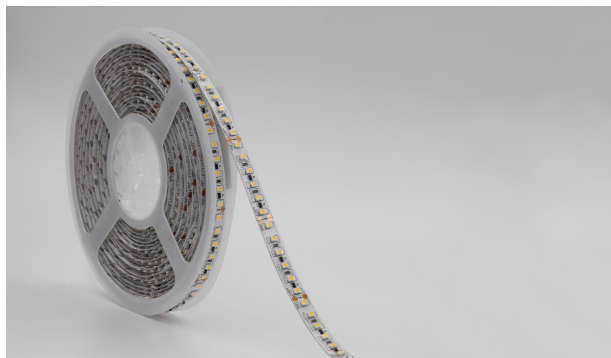

Voltage: 24V, max5,8A  
Watt: 140W±10%  
Light colour: cold white, 6250K±250k  
Brightness: 14200lm  
Beam angle: 120°  
Protection class: IP20  
Number of LEDs: 600\*2835SMD  
Dimensions: 10000\*10\*3 mm  
PCB colour: white, open cable end (360±5mm)  
Operating temperature: -25°C to +40°C  
Weight: 0.500kg  
Can be shortened every 6 LED 10cm  
Adhesive tape: yes 3M on the back

Our 3M adhesive tape adheres well, but should only be used as a mounting aid.

There are a variety of mounting options, such as clips, permanently elastic mounting adhesive, cable ties, etc.

Please note that LED strips must also be cooled.

## Attributes

Attribute	Value
Abstrahlwinkel:	120
Ampere:	5.80
CC oder CV:	CV
CRI:	>80
Dimmbar:	abhängig vom Netzteil
Länge:	10
LED Strip Klebeband:	ja
LED Strip Breite:	10
LED Strip Höhe:	3
LED Strip kürzbar:	100
LED Strip Länge:	10000
Lichtfabe in Kelvin:	6250
Lichtfarbe:	kaltweiß
Lichtfarbe in Kelvin:	6250
Lichtfarbe Name:	kaltweiß
Lumen:	14200
Schutzklasse:	IP20
Volt:	24
Weight:	0.4 Kg
Warranty:	60.00 Months

## Additional Images

The relationship of curve variation between voltage and the length of the led strip in single drive

connect way 1

connect way 2