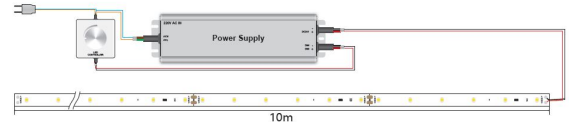

Voltage: 24V, max5,8A  
Watt: 140W±10%  
Light colour: cold white, 6250K±250k  
Brightness: 14200lm  
Beam angle: 120°  
Protection class: IP20  
Number of LEDs: 600\*2835SMD  
Dimensions: 10000\*10\*3 mm  
PCB colour: white, open cable end (360±5mm)  
Operating temperature: -25°C to +40°C  
Weight: 0.500kg  
Can be shortened every 6 LED 10cm  
Adhesive tape: yes 3M on the back

## Attributes

Attribute	Value
Abstrahlwinkel:	120
Ampere:	5.80
CC oder CV:	CV
CRI:	>80
Dimmbar:	abhängig vom Netzteil
Länge:	10
LED Strip Klebeband:	ja
LED Strip Breite:	10
LED Strip Höhe:	3
LED Strip kürzbar:	100
LED Strip Länge:	10000
Lichtfabe in Kelvin:	6250
Lichtfarbe:	kaltweiß
Lichtfarbe in Kelvin:	6250
Lichtfarbe Name:	kaltweiß
Lumen:	14200
Schutzklasse:	IP20
Volt:	24
Weight:	0.4 Kg
Warranty:	60.00 Months

## Additional Images

The relationship of curve variation between voltage and the length of the led strip in single drive

connect way 1

connect way 2