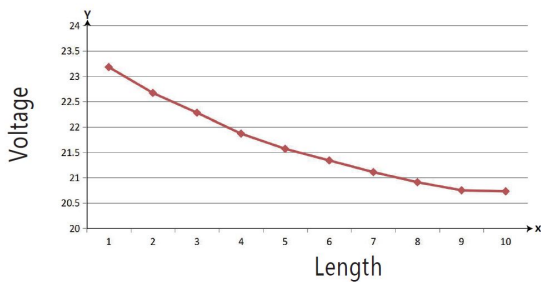

Voltage: 24V, max5,8A  
Watt: 140W±10%  
Light colour: cold white, 6250K±250k  
Brightness: 14200lm  
Beam angle: 120°  
Protection class: IP20  
Number of LEDs: 600\*2835SMD  
Dimensions: 10000\*10\*3 mm  
PCB colour: white, open cable end (360±5mm)  
Operating temperature: -25°C to +40°C  
Weight: 0.500kg  
Can be shortened every 6 LED 10cm  
Adhesive tape: yes 3M on the back

## Attributes

Attribute	Value
Abstrahlwinkel:	120
Ampere:	5.80
CC oder CV:	CV
CRI:	>80
Dimmbar:	abhängig vom Netzteil
Länge:	10
LED Strip Klebeband:	ja
LED Strip Breite:	10
LED Strip Höhe:	3
LED Strip kürzbar:	100
LED Strip Länge:	10000
Lichtfabe in Kelvin:	6250
Lichtfarbe:	kaltweiß
Lichtfarbe in Kelvin:	6250
Lichtfarbe Name:	kaltweiß
Lumen:	14200
Schutzklasse:	IP20
Volt:	24
Weight:	0.4 Kg
Warranty:	60.00 Months

## Additional Images

The relationship of curve variation between voltage and the length of the led strip in single drive

connect way 1

connect way 2