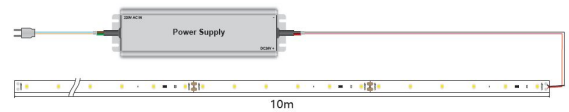

Voltage: 24V, max5,8A  
Watt: 140W±10%  
Light colour: cold white, 6250K±250k  
Brightness: 14200lm  
Beam angle: 120°  
Protection class: IP20  
Number of LEDs: 600\*2835SMD  
Dimensions: 10000\*10\*3 mm  
PCB colour: white, open cable end (360±5mm)  
Operating temperature: -25°C to +40°C  
Weight: 0.500kg  
Can be shortened every 6 LED 10cm  
Adhesive tape: yes 3M on the back

## Attributes

Attribute	Value
Abstrahlwinkel:	120
Ampere:	5.80
CC oder CV:	CV
CRI:	>80
Dimmbar:	abhängig vom Netzteil
Länge:	10
LED Strip Klebeband:	ja
LED Strip Breite:	10
LED Strip Höhe:	3
LED Strip kürzbar:	100
LED Strip Länge:	10000
Lichtfabe in Kelvin:	6250
Lichtfarbe:	kaltweiß
Lichtfarbe in Kelvin:	6250
Lichtfarbe Name:	kaltweiß
Lumen:	14200
Schutzklasse:	IP20
Volt:	24
Weight:	0.4 Kg
Warranty:	60.00 Months

## Additional Images

The relationship of curve variation between voltage and the length of the led strip in single drive

connect way 1

connect way 2