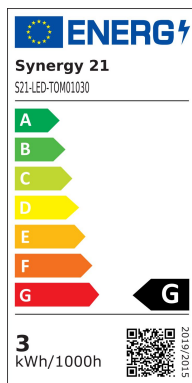

## Synergy 21 LED garden spot 3W nw

SYNERGY 21

kwh/1000h:	3,00
Lumens:	210
Watt:	3,0
Nominal Service Life:	35000 Std.
Switching Cycles:	15000
Opt. Ambient Temperature.:	25 °C

Operating voltage: AC 230V  
LED: 3\*1Watt high-power chip  
Beam angle: 30°  
Lumen: 210lm, 70lm/watt  
Neutral white: 4500K  
CRI: Ra>80  
Housing: Painted metal  
Operating temperature: -40°C to +55°C  
Protection class: IP65 (water jet-proof)  
Swivelling: 240°  
Total height: 14 cm  
Base plate diameter: 6.3 cm  
Weight: 0.4 kg  
Connection cable: 2.5 metres

Energy efficiency class: A++  
kWh/1000h: 3