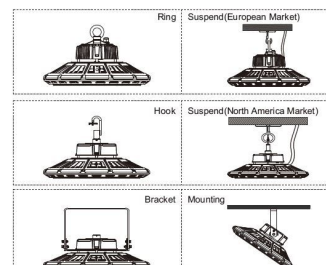

Weitere Bilder

Dimension

Installation:

Weight:4.80Kg

Product Description

- 1, Compact and fasion design .Light weighted : 4.80kg
- 2, Philips 3030 LED as light source , CR>80Ra
- 3, MEAN WELL HBG Series power supply . PF>0.95
- 4, High lumen efficiency : 135lm/w
- 5, 5 years warranty .