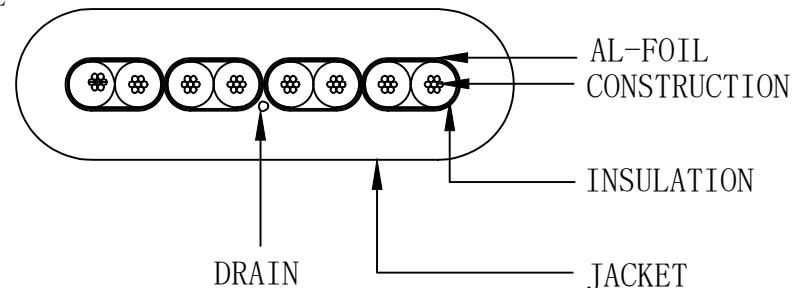

CAT.6/Class E U/FTP FLAT TPE 4x2x32AWG/7 ISO11801 & EN50173 & ANSI/TIA568C.2 www.Synergy21.de **CE**

WIRING DIAGRAM

NOTE:

1. 100% OPEN SHORT, MISS WIRE TEST
2. Fluke Channel test:
Test limit:ISO 11801 CHANNEL CLASS E
3. ROHS 3.0 AND REACH COMPLIANT
4. Operating temperature: -20°C ~ +75°C
5. Halogen free (IEC 60754-2)

MATERIAL LIST

③	OVER MOLD	75A PVC	2	
②	CONNECTOR	RJ45 8P8C shielded Plug, Pin Gold Plated 3U", Transparent red	2	
①	CABLE	CAT.6 U/FTP CABLE(32AWG BC*1P+AL-FOIL)*4+DRAIN JACKET:Super Flex TPE, OD:T=2.0±0.2mm W=6.5±0.2MM	1	
NO.	PARTS NAME	SPECIFICATION STANDARD	QT' Y	REMARK

SYNERGY 21					
CUSTOMER		ITEM NO.		See The Chart	
Hasia	change "ROSH 2.0" to "ROSH 3.0"	2022-02-25	A1	PRODUCT NAME	CAT.6/Class D U/FTP Flat 32AWG Patch cord TPE
	NEW	2021-01-23	A	manufacture country:	CHINA
				UNIT	MM
				DRAWNBY	CHECKBY
				APPROVE	DATE
BY	CHK	REVISION RECORD MODIFICATION	DATE	REV.	SYNERGY 21
					SYNERGY 21
					SYNERGY 21
					2021-01-23