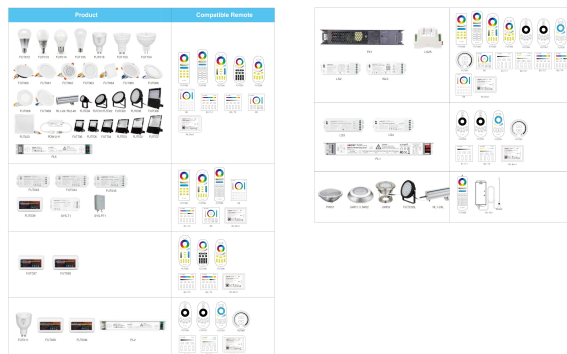

COMPATIBLE REMOTE SHEET

Zubehör

Art.-Nr.	Name
158704	Synergy 21 LED Subordinate Controller 1-Channel Amplifier *Milight/Miboxer*
158699	Synergy 21 LED Subordinate Garten Lampe 15W RGB+CCT mit Funk und WLAN IP65 24V Milight/Miboxer*
158700	Synergy 21 LED Subordinate Garten Lampe 9W RGB+CCT mit Funk und WLAN IP65 24V *Milight/Miboxer*
158702	Synergy 21 LED Subordinate Poolleuchte 12W RGB+CCT mit Funk und WLAN *Milight/Miboxer*
158703	Synergy 21 LED Subordinate Wall Washer 24W RGB+CCT IP66 24V *Milight/Miboxer*
158962	Synergy 21 LED Subordinate Kabel/Stecker SYS Serie *Milight/Miboxer*
158963	Synergy 21 LED Subordinate Kabel/Stecker SYS Serie *Milight/Miboxer*
158964	Synergy 21 LED Subordinate Kabel/Stecker SYS Serie *Milight/Miboxer*
158965	Synergy 21 LED Subordinate Kabel/Stecker SYS Serie *Milight/Miboxer*
147981	Synergy 21 LED Fernbedienung RGB-WW (RGB-CCT) 8 Zonen *Milight/Miboxer*
147982	Synergy 21 LED Fernbedienung RGB-WW (RGB-CCT) 4 Zonen *Milight/Miboxer*
148005	Synergy 21 LED Fernbedienung Smart Panel RGB-WW (RGB-CCT) 4 Zonen *Milight/Miboxer*
148006	Synergy 21 LED Fernbedienung Smart Panel RGB-WW (RGB-CCT) 8 Zonen *Milight/Miboxer*
149164	Synergy 21 LED Fernbedienung Smart Panel RGB-WW (RGB-CCT) *Milight/Miboxer*
149663	Synergy 21 LED Fernbedienung RGB-WW (RGB-CCT) 1 Zonen *Milight/Miboxer*