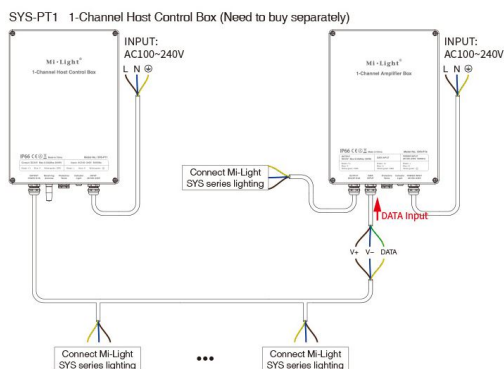

Weitere Bilder

Working on the amplifying the power and signal of "1-Channel Host Control Box"

Amplify the power and signal of 1-Channel Host Control Box;
When adding one more Amplifier Box, you can connect and control double lamps

Connection Diagram

Note:
1. All connected lights to 'SYS-PT1 control box' cannot be over 200W, otherwise, it will damage the control box.
2. The wiring method, please see details for the SYS series instructions.

COMPATIBLE REMOTE SHEET

Zubehör

Art.-Nr.	Name
158704	Synergy 21 LED Subordinate Controller 1-Channel Amplifier *Milight/Miboxer*
158699	Synergy 21 LED Subordinate Garten Lampe 15W RGB+CCT mit Funk und WLAN IP65 24V Milight/Miboxer*
158700	Synergy 21 LED Subordinate Garten Lampe 9W RGB+CCT mit Funk und WLAN IP65 24V *Milight/Miboxer*
158702	Synergy 21 LED Subordinate Poolleuchte 12W RGB+CCT mit Funk und WLAN *Milight/Miboxer*
158703	Synergy 21 LED Subordinate Wall Washer 24W RGB+CCT IP66 24V *Milight/Miboxer*
158962	Synergy 21 LED Subordinate Kabel/Stecker SYS Serie *Milight/Miboxer*
158963	Synergy 21 LED Subordinate Kabel/Stecker SYS Serie *Milight/Miboxer*
158964	Synergy 21 LED Subordinate Kabel/Stecker SYS Serie *Milight/Miboxer*
158965	Synergy 21 LED Subordinate Kabel/Stecker SYS Serie *Milight/Miboxer*
147981	Synergy 21 LED Fernbedienung RGB-WW (RGB-CCT) 8 Zonen *Milight/Miboxer*
147982	Synergy 21 LED Fernbedienung RGB-WW (RGB-CCT) 4 Zonen *Milight/Miboxer*
148005	Synergy 21 LED Fernbedienung Smart Panel RGB-WW (RGB-CCT) 4 Zonen *Milight/Miboxer*
148006	Synergy 21 LED Fernbedienung Smart Panel RGB-WW (RGB-CCT) 8 Zonen *Milight/Miboxer*
149164	Synergy 21 LED Fernbedienung Smart Panel RGB-WW (RGB-CCT) *Milight/Miboxer*
149663	Synergy 21 LED Fernbedienung RGB-WW (RGB-CCT) 1 Zonen *Milight/Miboxer*