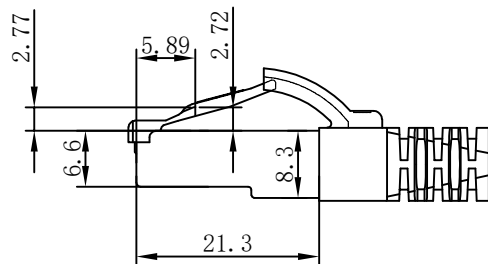

CAT.6 S/FTP LSZH 250MHz ISO/IEC 11801 & EN50173-1 & ANSI/TIA-568-C.2 www.Synergy21.de **CE**

PIN OUT

MATERIAL LIST

⑥	LABEL	NO DRY GLUE LABEL	1	
⑤	MINI TIE	PE MINI TIE (POSSESS METAL) COLOUR SEE THE CHART	2	
④	POLYETHYLENE BAG	SYNERGY 21 SLIP PE BAG	1	
③	CABLE	CAT.6 S/FTP 27AWG(BC*1P+AL-FOIL)*4+Braid (AL-MG) JACKET:LSZH OD:5.8±0.2mm COLOUR SEE THE CHART	1	
②	Over mold	80A PVC, COLOR:SEE THE CHART	2	
①	Plug	RJ45 8P8C'S SHIELED , THE SHELL PLATED NICKEL , PIN GOLD PLATED 3u" RED/TRANSPARENT	2	
NO.	PARTS NAME	SPECIFICATION STANDARD	QT' Y	REMARK

NOTE:

- ELECTRICAL TEST:
 - 100% OPEN SHORT, MISS WIRE TEST
 - INSULATION RESISTANCE:DC 300V 10M Ohm;
 - CONTACTOR RESISTANCE:1 OHM per meter
- FLUKE TEST LIMIT:ISO11801 Channel Class E
- Operating temperature:-20°C~+75°C
- ROHS 3.0 AND REACH compliant
- Support PoE/PoE+/PoE++
- Packing:Synergy21 PE Bag+Label
- Minimum of the bending radius is 60mm
- Flame retardant (IEC60332-1-2)
Low smoke(IEC 61034)
Halogen free(IEC 60754-2)