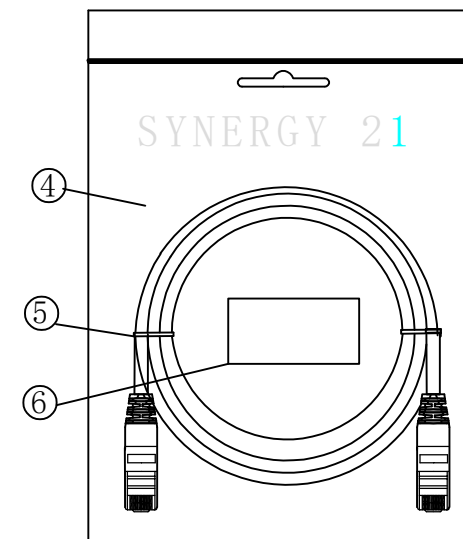

COLOR:BLUE PANTONE 647C

ITEM	LENGTH/mm	PACKING
S215900	150±10	SYNERGY 21 A Bag
S216002	250±10	SYNERGY 21 A Bag
S216009	500±15	SYNERGY 21 A Bag
S216019	1000±30	SYNERGY 21 A Bag
S216029	1500±30	SYNERGY 21 A Bag
S216038	2000±30	SYNERGY 21 A Bag
S216048	3000±50	SYNERGY 21 A Bag
S216058	5000±200	SYNERGY 21 B Bag
S216068	7500±200	SYNERGY 21 B Bag
S216077	10000±200	SYNERGY 21 B Bag
S216086	15000±300	SYNERGY 21 C Bag
S216095	20000±300	SYNERGY 21 C Bag
S216104	25000±300	SYNERGY 21 C Bag
S216113	30000±300	SYNERGY 21 D Bag

COLOR:BLACK PANTONE BLACK 3C

ITEM	LENGTH/mm	PACKING
S215907	150±10	SYNERGY 21 A Bag
S216001	250±10	SYNERGY 21 A Bag
S216008	500±15	SYNERGY 21 A Bag
S216018	1000±30	SYNERGY 21 A Bag
S216028	1500±30	SYNERGY 21 A Bag
S216037	2000±30	SYNERGY 21 A Bag
S216047	3000±50	SYNERGY 21 A Bag
S216057	5000±200	SYNERGY 21 B Bag
S216067	7500±200	SYNERGY 21 B Bag
S216076	10000±200	SYNERGY 21 B Bag
S216085	15000±300	SYNERGY 21 C Bag
S216094	20000±300	SYNERGY 21 C Bag
S216103	25000±300	SYNERGY 21 C Bag
S216112	30000±300	SYNERGY 21 D Bag

						SYNERGY 21					
						CUSTOMER NO.		ITEM NO.		SEE THE CHART	
						PRODUCT NAME		CAT. 6 S/FTP PATCH CORD		manufacture country:	
								CHINA		UNIT	MM
NEW						2015-01-20	A	DRAWNBY		CHECKBY	
								APPOBY		DATE	
BY	CHK	REVISION RECORD MODIFICATIONS				DATE	REV.	SYNERGY 21	SYNERGY 21	SYNERGY 21	2015-01-20