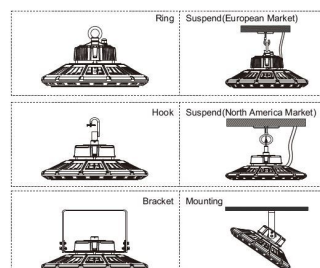

Weitere Bilder

Dimension

Installation:

Weight:4.80Kg

Product Description

- 1, Compact and fasion design .Light weighted : 4.80kg
- 2, Philips 3030 LED as light source , CR>80Ra
- 3, MEAN WELL HBG Series power supply . PF>0.95
- 4, High lumen efficiency : 135lm/w
- 5, 5 years warranty .