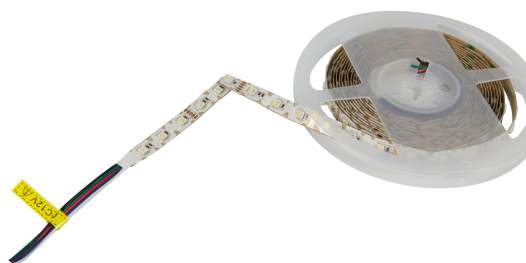

Attribute	Value
Ampere:	3.80
CC oder CV:	CV
Dimmbar:	abhängig vom Netzteil
Länge:	5
LED Strip Klebeband:	ja
LED Strip Breite:	12
LED Strip Höhe:	2.20
LED Strip kürzbar:	100
LED Strip Länge:	5000
Lichtfarbe:	RGB-W
Lichtfarbe Name:	RGB-W
Schutzklasse:	IP20
Volt:	24
Weight:	0.2 Kg
Warranty:	60.00 Months

Additional Images