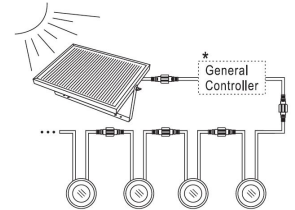

## Weitere Bilder

\* General Controller is used to control the RGB light.

Set 2: Connect to Driver

Set 3: Connect to Solar Panel