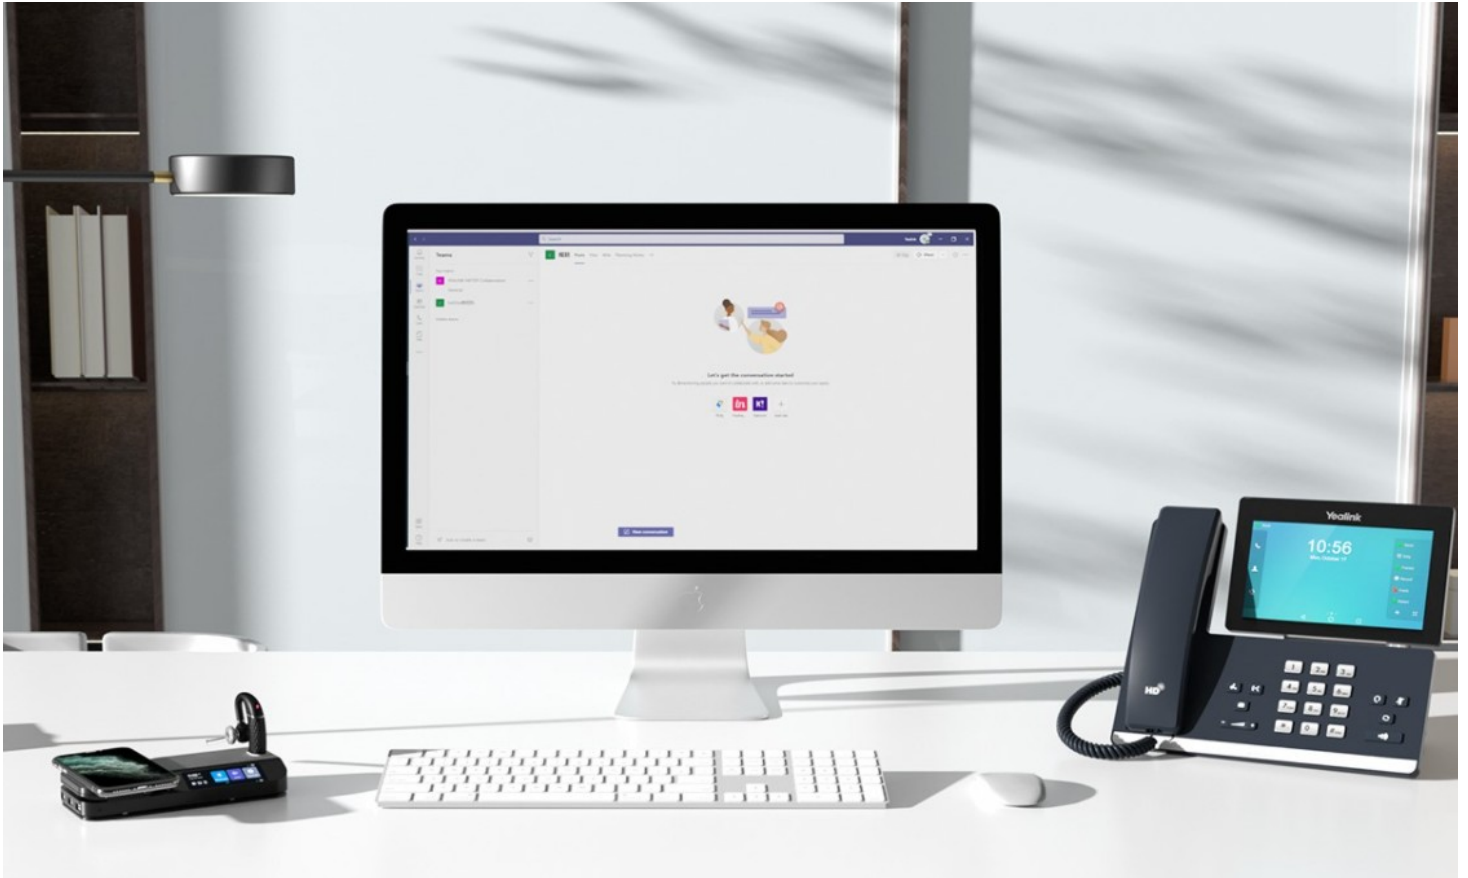

### Yealink Mono Bluetooth Headset System for hybrid working and on-the-go

The BH71 Mono Bluetooth Wireless Business Headset System provides high-definition audio quality no matter in the car, on the train or in the office whether connected to your smartphone, desk phone or PC. With the 4-mic beamforming noise cancellation technology, you can always be heard clearly. The BH71 also provides an adjustable ear hook for comfortable wearing, and you can pull out the ear hook easily to best fit your ear. Whether you are on-the-go or in the office, BH71 can guarantee a 10-hour talk time to secure your all-day use. What's more, with the portable charging case of BH71 Pro and BH71 Workstation Pro, it can provide a 20-hour of extra battery life and even cover all week's use. BH71 Workstation and BH71 Workstation Pro models have a station, it can connect to your desk phone, PC, and smartphone simultaneously and

provide you with an all-in-one UC communication experience. The station also has a 3-inch touch screen, a speakerphone, 3 USB 3.0 ports, and a Qi wireless charger for your smartphone, which can make your office look stylish and nice.

4-mic beamforming noise cancellation technology

Adjustable ear hook

Excellent audio experience and all day wearing comfort

10-hour talk time

20-hour of extra battery life

Multiple connections

Touch screen Speakerphone