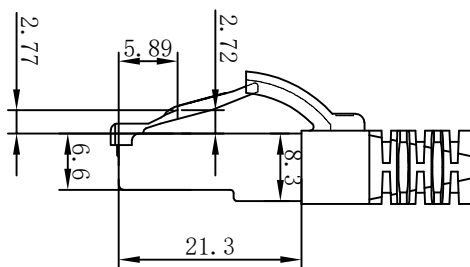

CAT.6 S/FTP TPE-LSZH 250MHz ISO/IEC 11801 & EN50173-1 & ANSI/TIA-568. 2-D www.Synergy21.de CE

PIN OUT

MATERIAL LIST

⑥	LABEL	NO DRY GLUE LABEL	1	
⑤	MINI TIE	PE MINI TIE(POSSESS METAL) COLOUR SEE THE CHART	2	
④	POLYETHYLENE BAG	SYNERGY 21 SLIP PE BAG	1	
③	CABLE	CAT. 6 S/FTP 27AWG (BC*1P+AL-FOIL)*4+Braid(AL-MG) JACKET:TPE-LSZH OD:6.0±0.2mm COLOUR SEE THE CHART	1	
②	Over mold	80A PVC, COLOR:SEE THE CHART	2	
①	Plug	RJ45 8P8C' S SHIELDED , THE SHELL PLATED NICKEL , PIN GOLD PLATED 3u" RED/TRANSPARENT	2	
NO.	PARTS NAME	SPECIFICATION STANDARD	QT' Y	REMARK

NOTE:

- ELECTRICAL TEST:
 - 100% OPEN SHORT, MISS WIRE TEST
 - INSULATION RESISTANCE:DC 300V 10M Ohm;
 - CONTACTOR RESISTANCE:1 OHM per meter
- FLUKE TEST LIMIT:ISO11801 Channel Class E
- Working temperature:-10°C ~ + 60°C
- Storage temperature:-20°C~+75°C
- RoHS 3.0 AND REACH compliant
- Low Smoke (IEC 61034)
- Flame retardant (IEC60332-1-2)
- Halogen free (IEC 60754-1/2)
- Packing:Synergy21 PE Bag+Label
- Minimum of the bending radius is 60mm