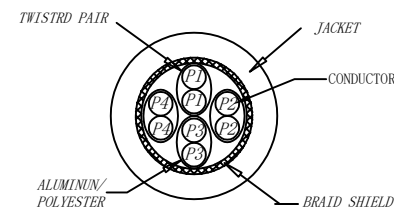

CAT.6 S/FTP TPE-LSZH 250MHz ISO/IEC 11801 & EN50173-1 & ANSI/TIA-568. 2-D www.Synergy21.de CE

PIN OUT

MATERIAL LIST

⑥	LABEL	NO DRY GLUE LABEL	1	
⑤	MINI TIE	PE MINI TIE(POSSESS METAL) COLOUR SEE THE CHART	2	
④	POLYETHYLENE BAG	SYNERGY 21 SLIP PE BAG	1	
③	CABLE	CAT. 6 S/FTP 27AWG (BC*1P+AL-FOIL)*4+Braid(AL-MG) JACKET:TPE-LSZH OD:6.0±0.2mm COLOUR SEE THE CHART	1	
②	Over mold	80A PVC, COLOR:SEE THE CHART	2	
①	Plug	RJ45 8P8C' S SHIELDED , THE SHELL PLATED NICKEL , PIN GOLD PLATED 3u" RED/TRANSPARENT	2	
NO.	PARTS NAME	SPECIFICATION STANDARD	QT' Y	REMARK

Hasia		change "ROSH 2.0" to "ROSH 3.0"	2022-02-25	A6	SYNERGY 21					
		Add New Color	2019-03-14	A5						
		Increase the minimum bend radius	2018-11-30	A4	CUSTOMER NO.		ITEM NO.	SEE THE CHART		
		Add moulding size	2018-06-19	A3	PRODUCT NAME	CAT. 6 S/FTP PATCH CORD TPE-LSZH	manufacture country:	CHINA	UNIT	MM
		Change Moulding	2018-05-29	A2	DRAWNBY	CHECKBY	APPOBY	DATE		
		CHANGE PACKING AND BOX MARK	2018-03-12	A1	DRAWNBY	CHECKBY	APPOBY	DATE		
BY	CHK	REVISION RECORD MODIFICATIONS	DATE	REV.	SYNERGY 21	SYNERGY 21	SYNERGY 21	2015-01-20		