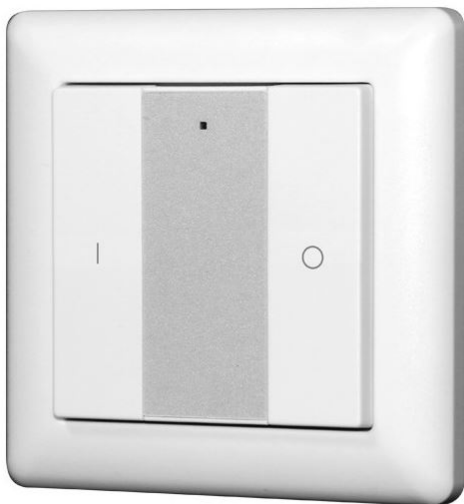

Synergy 21 LED Controller EOS 05 Wall switch 1-fold Series 2

Wall switch for EOS 05 controller

Control of 1 or 2 zones
Brightness can be controlled intuitively
0.1% to 100% dimmable
Integrated CR2430 battery
Dimensions : 86x86x13mm
2 zones can be controlled individually (with several controllers)
The functions can be set individually for each zone
Range approx. 20m
Protection class: IP20, only suitable for indoor use

Accessories

Part No.	Name
151012	Synergy 21 LED Controller EOS 05 4-channel Controller + V2
108661	Synergy 21 LED Controller EOS 05 hand-held transmitter RGBW 2
106837	Synergy 21 LED Controller EOS 05 hand-held transmitter RGBW 1
123041	Synergy 21 LED Controller EOS 05 WLAN Controller Master Router
107727	HEP Power Supply - 12V 12W - HEP for Flush Mount Box