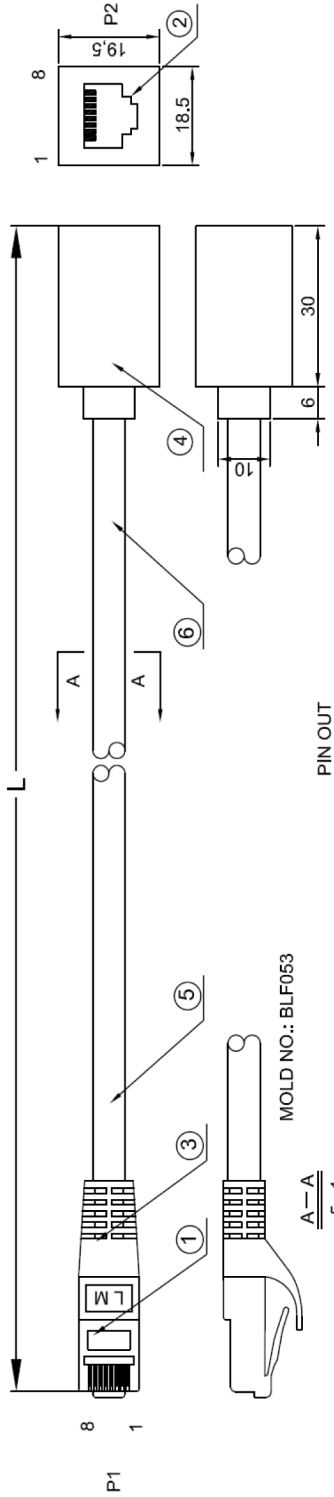

REVISED	DR	APP

⑥	PRINTING	S/FTP CAT.7 600MHz Patch-Cable-4x2xAWG 26 - LSZH
⑤	CABLE	S/FTP CAT.7 PIMF CABLE, 4X(2X7/0.16 BC+AL)+D(7/0.16 BC)+B(16X5/0.12 AL-MG)+LSZH, OD=6.3±0.2mm, COLOR: BLACK
④	MOLD HOOD	PVC, COLOR: BLACK
③	MOLD HOOD	PVC, COLOR: BLACK, MOLD NO.: BLF053
②	CONNECTOR	CAT.6 RJ45 JACK, 3U', SHIELD
①	CONNECTOR	CAT.6A RJ45 PLUG, 3U', SHIELD, (
No.	PART NAME	DESCRIPTION

DESCRIPTION		RJ45 EXTENSION CABLE CAT.7, S/FTP					
						SIZE	A4
UNIT	MM	DRAWN	R.Hueller	APPROVED			
CUSTOM TARIF NO.: 854442909000						08-62010	