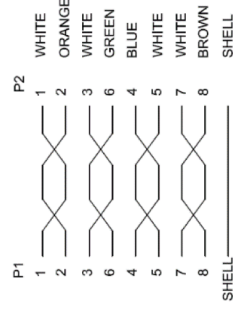

REVISED	DR	APP

⑥	PRINTING	S/FTP CAT.7 600MHz Patch-Cable-4x2xAWG 26 - LSZH
⑤	CABLE	S/FTP CAT.7 PIMF CABLE, 4X(2X7/0.16 BC+AL)+D(7/0.16 BC)+B(16X5/0.12 AL-MG)+LSZH, OD=6.3±0.2mm, COLOR: BLACK
④	MOLD HOOD	PVC, COLOR: BLACK
③	MOLD HOOD	PVC, COLOR: BLACK, MOLD NO.: BLF053
②	CONNECTOR	CAT.6 RJ45 JACK, 3U', SHIELD
①	CONNECTOR	CAT.6A RJ45 PLUG, 3U', SHIELD, (
No.	PART NAME	DESCRIPTION

DESCRIPTION		RJ45 EXTENSION CABLE CAT.7, S/FTP					
						SIZE	A4
UNIT	MM	DRAWN	R.Hueller	APPROVED			
CUSTOM TARIF NO.: 854442909000						08-62010	