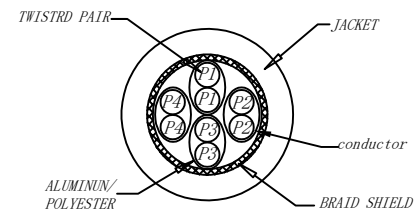

①

**MATERIAL LIST:**

③	OVER MOLD	PVC 75A	8PCS	
②	PLUG	RJ45 8P8C Shielded Plug, Pin Gold Plated 3u", Shell Nickel Plating , Transparent Blue	2PCS	
①	CABLE	S/FTP CAT. 6A 27AWG (BC+AL-FOIL)*4PAIR+Braid(AL-MG) +JACKET:LSZH OD:5.8±0.2MM	1PCS	
NO.	PARTS NAME	SPECIFICATION STANDARD	QT' Y	REMARK

**NOTE:**

- ELECTRICAL TEST:
  - 100% OPEN SHORT, MISS WIRE TEST
  - INSULATION RESISTANCE:DC 300V 10M Ohm;
  - CONTACTOR RESISTANCE:1 OHM per meter
- FLUKE TEST LIMIT:ISO11801 Channel Class Ea
- Operating temperature:-20°C ~ + 75°C
- ROHS 3.0 & REACH COMPLIANT
- Support PoE/PoE+/PoE++
- Packing:Synergy21 PE Bag+Label
- Minimum of the bending radius is 60mm
- Flame retardant (IEC60332-1-2)  
Low smoke(IEC 61034)  
Halogen free(IEC 60754-2)