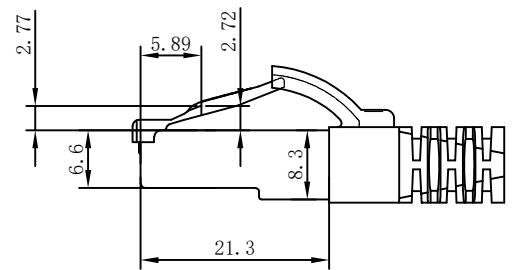

①

**MATERIAL LIST:**

③	OVER MOLD	PVC 75A	8PCS	
②	PLUG	RJ45 8P8C Shielded Plug, Pin Gold Plated 3u", Shell Nickel Plating , Transparent Blue	2PCS	
①	CABLE	S/FTP CAT. 6A 27AWG (BC+AL-FOIL)*4PAIR+Braid(AL-MG) +JACKET:LSZH OD:5.8±0.2MM	1PCS	
NO.	PARTS NAME	SPECIFICATION STANDARD	QT' Y	REMARK

**NOTE:**

- ELECTRICAL TEST:
  - 100% OPEN SHORT, MISS WIRE TEST
  - INSULATION RESISTANCE:DC 300V 10M Ohm;
  - CONTACTOR RESISTANCE:1 OHM per meter
- FLUKE TEST LIMIT:ISO11801 Channel Class Ea
- Operating temperature:-20°C ~ + 75°C
- ROHS 3.0 & REACH COMPLIANT
- Support PoE/PoE+/PoE++
- Packing:Synergy21 PE Bag+Label
- Minimum of the bending radius is 60mm
- Flame retardant (IEC60332-1-2)  
Low smoke(IEC 61034)  
Halogen free(IEC 60754-2)