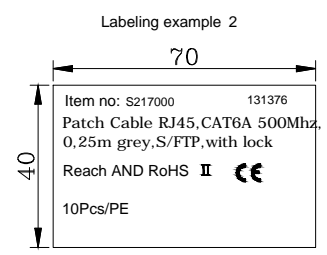

1. Electrical test:100% open short & miss wire test;
2. RoHS2.0 AND REACH compliant
3. PRINT WORD:
CAT. 6A S/FTP LSZH 500MHz ISO/IEC 11801 & EN50173-1 & ANSI/TIA-568-C.2 www.Synergy21.de **CE**
4. Test:ISO 11801 CLASS EA CHANEL LINK TEST PASS
5. OPERATING TEMPERATURE:-10°C~60°C
6. Support PoE+ per IEEE 802.3at, Max to 30 Watt

SYNERGY 21				
CUSTOMER	ITEM NO.	See The Chart		
PRODUCT NAME	Patch cable CAT6A 500MHz, S-STP(S/FTP), with lock	manufacture country:	CHINA	UNIT MM
DRAWN BY	CHECK BY	APPO BY	DATE	
SYNERGY 21	SYNERGY 21	SYNERGY 21	2016-05-24	

L <= 0.5M **0.5M <= L <= 7.5** **7.5 < L**

SYNERGY 2: Colour pantone 877C
1: Colour pantone 298C
 ®: Colour pantone Black
 bag thickness single side:0.05mm

CE length and height Must > 5mm

master mark

side mark

PO NO. :
CAT 6A S/FTP
 Length:
 Colour:
 C/NO. :
 REACH+RoHS 2.0 Compliant
 MADE IN CHINA

Item no:
CAT 6A S/FTP
 Length:
 Colour:
 Q' TY:
 N. W.:
 G. W.:
 MEAS:

1pcs/SYNERGY 21 Bag+label 1

L <= 5M: 1pcs/SYNERGY 21 Bag+label 1, 10pcs/pe bag+label 2
5m <= L <= 10M: 1pcs/SYNERGY 21 Bag+label 1, 5pcs/pe bag+label 2
 10m < L: 1pcs/SYNERGY 21 Bag+label 1, without pe bag