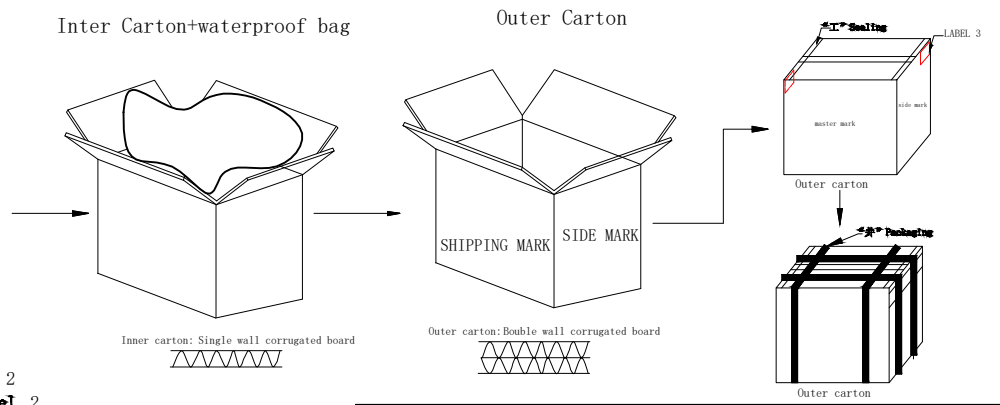

PO NO. :
CAT 6A S/FTP
 Length:
 Colour:
 C/NO. :
 REACH+RoHS 2.0 Compliant
 MADE IN CHINA

Item no:
CAT 6A S/FTP
 Length:
 Colour:
 Q' TY:
 N. W.:
 G. W.:
 MEAS:

1pcs/SYNERGY 21 Bag+label 1

L <= 5M: 1pcs/SYNERGY 21 Bag+label 1, 10pcs/pe bag+label 2
5m <= L <= 10M: 1pcs/SYNERGY 21 Bag+label 1, 5pcs/pe bag+label 2
 10m < L: 1pcs/SYNERGY 21 Bag+label 1, without pe bag