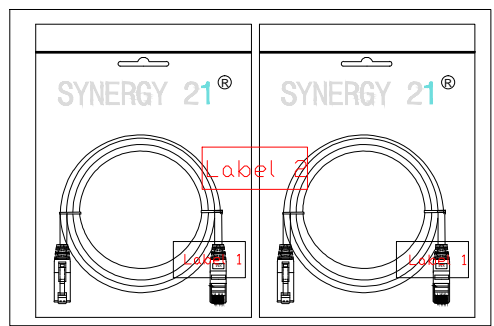

MATERIAL LIST

③	OVER MOLD	PVC, Same as cable color	2	
②	CONNECTOR	RJ45 8P8C'S SHIELDED, THE SHELL PLATED NICKEL, PIN GOLD PLATED	2	
①	CABLE	CAT. 6A S/FTP (26AWG BC*1P+AL-FOIL)*4+BRAID+JACKET: LSZH OD:6.2±0.2mm Transparent plug	1	
NO.	PARTS NAME	SPECIFICATION STANDARD	QT'Y	REMARK
		ADD POE Information		2017-02-06 A1
		NEW		2016-05-24 A
BY	CHK	REVISION RECORD MODIFICATIONS		

SYNERGY 21				
CUSTOMER	ITEM NO.	See The Chart		
PRODUCT NAME	Patch cable CAT6A 500MHz, S-STP(S/FTP), with lock	manufacture country:	CHINA	UNIT MM
DRAWN BY	CHECK BY	APPO BY	DATE	
SYNERGY 21	SYNERGY 21	SYNERGY 21	2016-05-24	

L <= 0.5M **0.5M <= L <= 7.5** **7.5 < L**

SYNERGY 2: Colour pantone 877C
1: Colour pantone 298C
 ®: Colour pantone Black
 bag thickness single side:0.05mm

CE length and height Must > 5mm

master mark

side mark

PO NO. :
CAT 6A S/FTP
 Length:
 Colour:
 C/NO. :
 REACH+RoHS 2.0 Compliant
 MADE IN CHINA

Item no:
CAT 6A S/FTP
 Length:
 Colour:
 Q' TY:
 N. W.:
 G. W.:
 MEAS:

1pcs/SYNERGY 21 Bag+label 1

L <= 5M: 1pcs/SYNERGY 21 Bag+label 1, 10pcs/pe bag+label 2
5m <= L <= 10M: 1pcs/SYNERGY 21 Bag+label 1, 5pcs/pe bag+label 2
 10m < L: 1pcs/SYNERGY 21 Bag+label 1, without pe bag