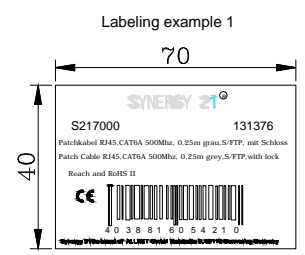

1. Electrical test:100% open short & miss wire test;
2. RoHS2.0 AND REACH compliant
3. PRINT WORD:
CAT. 6A S/FTP LSZH 500MHz ISO/IEC 11801 & EN50173-1 & ANSI/TIA-568-C.2 www.Synergy21.de **CE**
4. Test:ISO 11801 CLASS EA CHANEL LINK TEST PASS
5. OPERATING TEMPERATURE:-10°C~60°C
6. Support PoE+ per IEEE 802.3at, Max to 30 Watt

SYNERGY 21				
CUSTOMER	ITEM NO.	See The Chart		
PRODUCT NAME	Patch cable CAT6A 500MHz, S-STP(S/FTP), with lock	manufacture country:	CHINA	UNIT MM
DRAWN BY	CHECK BY	APPO BY	DATE	
SYNERGY 21	SYNERGY 21	SYNERGY 21	2016-05-24	

L <= 0.5M **0.5M <= L <= 7.5** **7.5 < L**

SYNERGY 2: Colour pantone 877C
1: Colour pantone 298C
 ®: Colour pantone Black
 bag thickness single side:0.05mm

CE length and height Must > 5mm

master mark

side mark

PO NO. :
CAT 6A S/FTP
 Length:
 Colour:
 C/NO. :
 REACH+RoHS 2.0 Compliant
 MADE IN CHINA

Item no:
CAT 6A S/FTP
 Length:
 Colour:
 Q' TY:
 N. W.:
 G. W.:
 MEAS:

1pcs/SYNERGY 21 Bag+label 1

L <= 5M: 1pcs/SYNERGY 21 Bag+label 1, 10pcs/pe bag+label 2
5m <= L <= 10M: 1pcs/SYNERGY 21 Bag+label 1, 5pcs/pe bag+label 2
 10m < L: 1pcs/SYNERGY 21 Bag+label 1, without pe bag