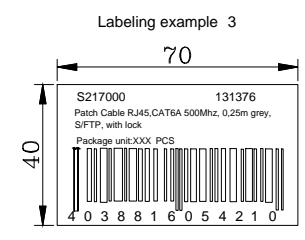

1. Electrical test:100% open short & miss wire test;
2. RoHS2.0 AND REACH compliant
3. PRINT WORD:
CAT. 6A S/FTP LSZH 500MHz ISO/IEC 11801 & EN50173-1 & ANSI/TIA-568-C.2 www.Synergy21.de **CE**
4. Test:ISO 11801 CLASS EA CHANEL LINK TEST PASS
5. OPERATING TEMPERATURE:-10°C~60°C
6. Support PoE+ per IEEE 802.3at, Max to 30 Watt

SYNERGY 21				
CUSTOMER	ITEM NO.	See The Chart		
PRODUCT NAME	Patch cable CAT6A 500MHz, S-STP(S/FTP), with lock	manufacture country:	CHINA	UNIT MM
DRAWN BY	CHECK BY	APPO BY	DATE	
SYNERGY 21	SYNERGY 21	SYNERGY 21	2016-05-24	

L <= 0.5M **0.5M <= L <= 7.5** **7.5 < L**

SYNERGY 2: Colour pantone 877C
1: Colour pantone 298C
 ®: Colour pantone Black
 bag thickness single side:0.05mm

CE length and height Must > 5mm

master mark

side mark

PO NO. :
CAT 6A S/FTP
 Length:
 Colour:
 C/NO. :
 REACH+RoHS 2.0 Compliant
 MADE IN CHINA

Item no:
CAT 6A S/FTP
 Length:
 Colour:
 Q' TY:
 N. W.:
 G. W.:
 MEAS:

1pcs/SYNERGY 21 Bag+label 1

L <= 5M: 1pcs/SYNERGY 21 Bag+label 1, 10pcs/pe bag+label 2
5m <= L <= 10M: 1pcs/SYNERGY 21 Bag+label 1, 5pcs/pe bag+label 2
 10m < L: 1pcs/SYNERGY 21 Bag+label 1, without pe bag