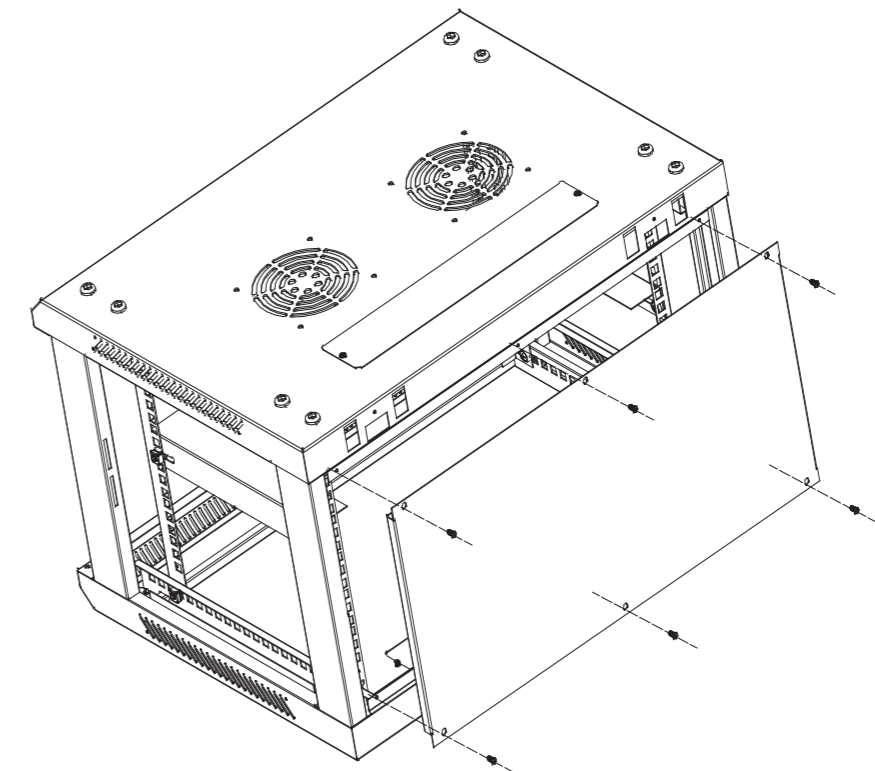

## Item List of Accessories Packaging

- Assembly Hardwares Kits:
- |                                      |                                    |
|--------------------------------------|------------------------------------|
| A. M8*12 Inner Hexagon Screw - 16pcs | E. M4*8 Self-tapping Screw - 12pcs |
| B. M8 Flange Nut - 16pcs             | F. White Plastic Washer - 1pcs     |
| C. M6*12 screw - 12pcs               | G. Keys-2pcs                       |
| D. M6 Cage Nut - 12pcs               |                                    |
- End User Hardwares Kits:  
 U Capacity <=9U, 12 sets cagenut ; U Capacity >=12U, 24 sets cagenut.

Tips: Check the quantities of the items before assembly.

(1) Assembly the top panel, frames and horizontal beams by 16pcs M8\*12 inner hexagon screws and 16pcs M8 flange nuts.

(3) Assembly the L type mounting brackets by 4pcs M6\*12 screws and 4pcs M6 cage nuts.

(2) Assembly the horizontal beams by 8pcs M6\*12 screws and 8pcs M6 Cage nuts.

(5) Assembly the back panel by 6pcs M4\*8 self-tapping screws.

Model number	Dimensions		
	Width (W)	Depth (D)	Height (H)
ALL-SMA6404GRAU	600	450	281.1
ALL-SMA6404SCHWARZ	600	450	281.1
ALL-SMA6406GRAU	600	450	370
ALL-SMA6406SCHWARZ	600	450	370
ALL-SMA6409GRAU	600	450	503.4
ALL-SMA6409SCHWARZ	600	450	503.4
ALL-SMA6412GRAU	600	450	636.7
ALL-SMA6412SCHWARZ	600	450	636.7
ALL-SMA6415GRAU	600	450	770.1
ALL-SMA6415SCHWARZ	600	450	770.1
ALL-SMA6418GRAU	600	450	903.4
ALL-SMA6418SCHWARZ	600	450	903.4
ALL-SMA6606GRAU	600	600	370
ALL-SMA6606SCHWARZ	600	600	370
ALL-SMA6609GRAU	600	600	503.4
ALL-SMA6609SCHWARZ	600	600	503.4
ALL-SMA6612GRAU	600	600	636.7
ALL-SMA6612SCHWARZ	600	600	636.7
ALL-SMA6615GRAU	600	600	770.1
ALL-SMA6615SCHWARZ	600	600	770.1
ALL-SMA6618GRAU	600	600	903.4
ALL-SMA6618SCHWARZ	600	600	903.4