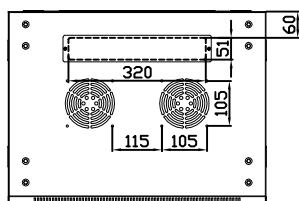

## Item List of Accessories Packaging

- Assembly Hardwares Kits:
- |                                      |                                    |
|--------------------------------------|------------------------------------|
| A. M8*12 Inner Hexagon Screw - 16pcs | E. M4*8 Self-tapping Screw - 12pcs |
| B. M8 Flange Nut - 16pcs             | F. White Plastic Washer - 1pcs     |
| C. M6*12 screw - 12pcs               | G. Keys-2pcs                       |
| D. M6 Cage Nut - 12pcs               |                                    |
- End User Hardwares Kits:  
 U Capacity <=9U, 12 sets cagenut ; U Capacity >=12U, 24 sets cagenut.

Tips: Check the quantities of the items before assembly.

(1) Assembly the top panel, frames and horizontal beams by 16pcs M8\*12 inner hexagon screws and 16pcs M8 flange nuts.

(3) Assembly the L type mounting brackets by 4pcs M6\*12 screws and 4pcs M6 cage nuts.

(2) Assembly the horizontal beams by 8pcs M6\*12 screws and 8pcs M6 Cage nuts.

(5) Assembly the back panel by 6pcs M4\*8 self-tapping screws.

Model number	Dimensions		
	Width (W)	Depth (D)	Height (H)
ALL-SMA6404GRAU	600	450	281.1
ALL-SMA6404SCHWARZ	600	450	281.1
ALL-SMA6406GRAU	600	450	370
ALL-SMA6406SCHWARZ	600	450	370
ALL-SMA6409GRAU	600	450	503.4
ALL-SMA6409SCHWARZ	600	450	503.4
ALL-SMA6412GRAU	600	450	636.7
ALL-SMA6412SCHWARZ	600	450	636.7
ALL-SMA6415GRAU	600	450	770.1
ALL-SMA6415SCHWARZ	600	450	770.1
ALL-SMA6418GRAU	600	450	903.4
ALL-SMA6418SCHWARZ	600	450	903.4
ALL-SMA6606GRAU	600	600	370
ALL-SMA6606SCHWARZ	600	600	370
ALL-SMA6609GRAU	600	600	503.4
ALL-SMA6609SCHWARZ	600	600	503.4
ALL-SMA6612GRAU	600	600	636.7
ALL-SMA6612SCHWARZ	600	600	636.7
ALL-SMA6615GRAU	600	600	770.1
ALL-SMA6615SCHWARZ	600	600	770.1
ALL-SMA6618GRAU	600	600	903.4
ALL-SMA6618SCHWARZ	600	600	903.4