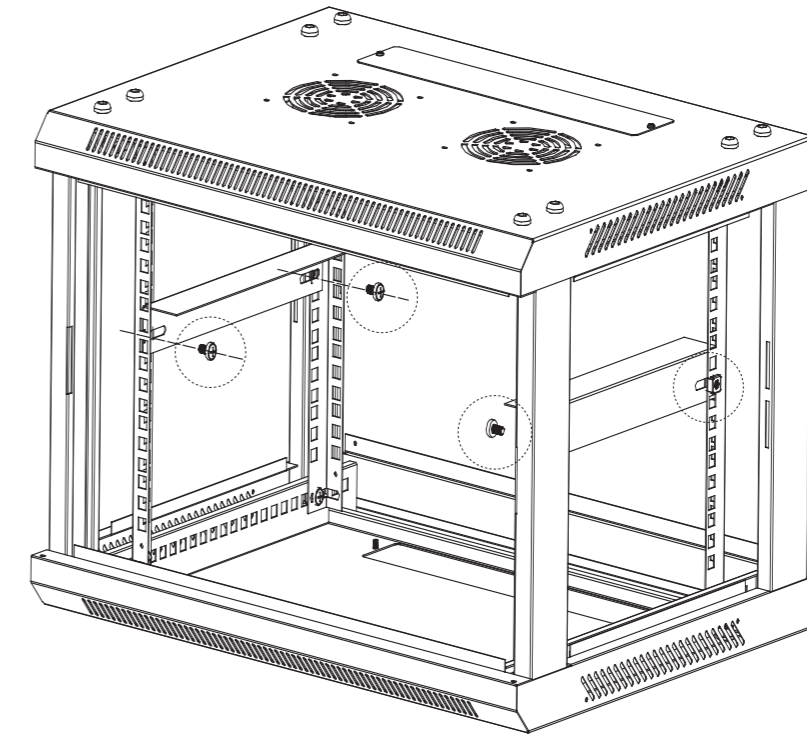

(3) Assembly the L type mounting brackets by 4pcs M6*12 screws and 4pcs M6 cage nuts.