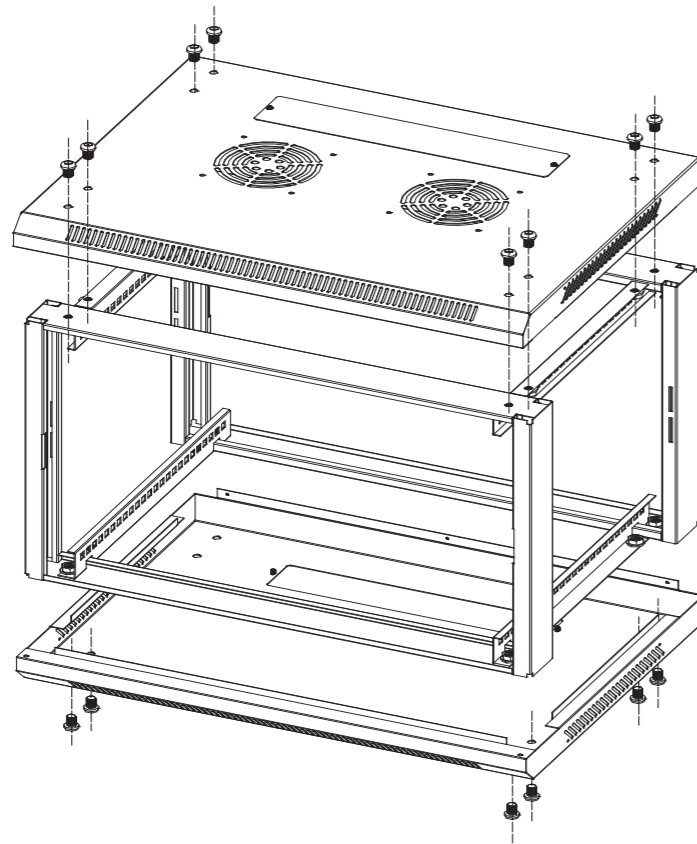

(1) Assembly the top panel, frames and horizontal beams by 16pcs M8*12 inner hexagon screws and 16pcs M8 flange nuts.