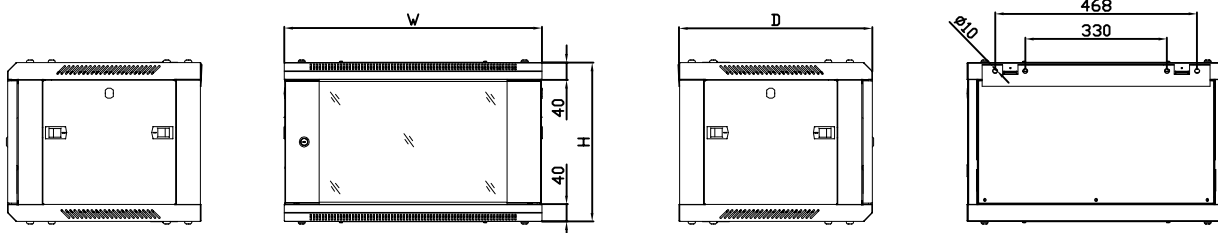

Tips: Check the quantities of the items before assembly.

(1) Assembly the top panel, frames and horizontal beams by 16pcs M8\*12 inner hexagon screws and 16pcs M8 flange nuts.

(3) Assembly the L type mounting brackets by 4pcs M6\*12 screws and 4pcs M6 cage nuts.

(2) Assembly the horizontal beams by 8pcs M6\*12 screws and 8pcs M6 Cage nuts.

(5) Assembly the back panel by 6pcs M4\*8 self-tapping screws.

Model number	Dimensions		
	Width (W)	Depth (D)	Height (H)
ALL-SMA6404GRAU	600	450	281.1
ALL-SMA6404SCHWARZ	600	450	281.1
ALL-SMA6406GRAU	600	450	370
ALL-SMA6406SCHWARZ	600	450	370
ALL-SMA6409GRAU	600	450	503.4
ALL-SMA6409SCHWARZ	600	450	503.4
ALL-SMA6412GRAU	600	450	636.7
ALL-SMA6412SCHWARZ	600	450	636.7
ALL-SMA6415GRAU	600	450	770.1
ALL-SMA6415SCHWARZ	600	450	770.1
ALL-SMA6418GRAU	600	450	903.4
ALL-SMA6418SCHWARZ	600	450	903.4
ALL-SMA6606GRAU	600	600	370
ALL-SMA6606SCHWARZ	600	600	370
ALL-SMA6609GRAU	600	600	503.4
ALL-SMA6609SCHWARZ	600	600	503.4
ALL-SMA6612GRAU	600	600	636.7
ALL-SMA6612SCHWARZ	600	600	636.7
ALL-SMA6615GRAU	600	600	770.1
ALL-SMA6615SCHWARZ	600	600	770.1
ALL-SMA6618GRAU	600	600	903.4
ALL-SMA6618SCHWARZ	600	600	903.4