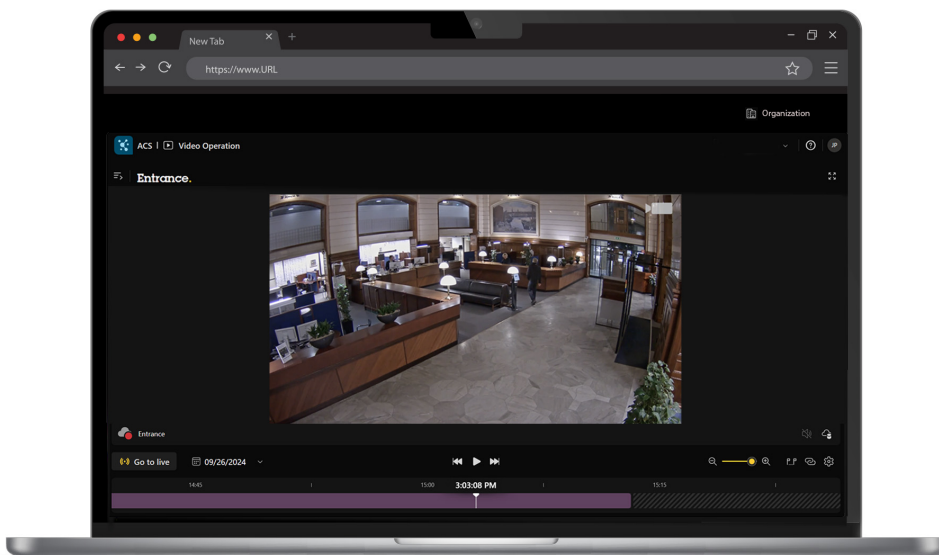

# AXIS Camera Station Cloud Storage

Safeguard your video in the cloud

This add-on service complements your AXIS Camera Station Edge installations offering storage in the cloud, so your recordings are always available, even if your primary storage is down. Perfectly matched to Axis cameras, this easy-to-deploy service is fully maintained by Axis. Data is stored encrypted in the selected region and password-protected with two-factor authentication. Additionally, a time-based subscription buys you the right to use this continuously updated, supported service for one year on selected cameras and sensors.

- > [Safeguard your recordings off-site](#)
- > [Recorded video is easily available when needed](#)
- > [Add cloud to selected cameras/sensors](#)
- > [Multi-regional support](#)
- > [30 days retention time with 720p resolution](#)