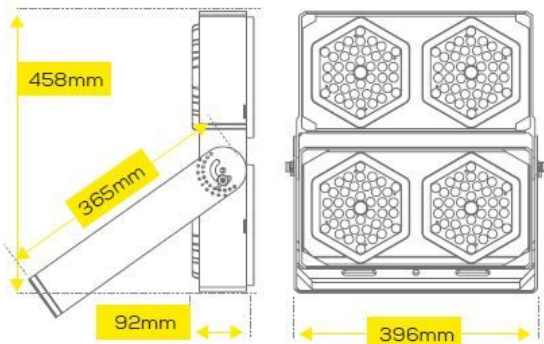

Attributes

Attribute	Value
Abstrahlwinkel:	30
CRI:	>80
Dimmbar:	nein
Grösse:	396*92*458
LED - Gehäusefarbe:	schwarz
LED - Gehäusematerial:	Aluminium
Lichtfarbe:	kaltweiß
Lichtfarbe in Kelvin:	5700
Lumen:	56000
Schutzklasse:	IP67
Volt:	230
Weight:	14.3 Kg
Warranty:	24.00 Months

Additional Images