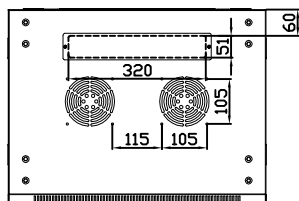

## Item List of Accessories Packaging

- Assembly Hardwares Kits:
- |                                      |                                    |
|--------------------------------------|------------------------------------|
| A. M8*12 Inner Hexagon Screw - 16pcs | E. M4*8 Self-tapping Screw - 12pcs |
| B. M8 Flange Nut - 16pcs             | F. White Plastic Washer - 1pcs     |
| C. M6*12 screw - 12pcs               | G. Keys-2pcs                       |
| D. M6 Cage Nut - 12pcs               |                                    |
- End User Hardwares Kits:  
 U Capacity <=9U, 12 sets cagenut ; U Capacity >=12U, 24 sets cagenut.

Tips: Check the quantities of the items before assembly.

(1) Assembly the top panel, frames and horizontal beams by 16pcs M8\*12 inner hexagon screws and 16pcs M8 flange nuts.

(3) Assembly the L type mounting brackets by 4pcs M6\*12 screws and 4pcs M6 cage nuts.

(2) Assembly the horizontal beams by 8pcs M6\*12 screws and 8pcs M6 Cage nuts.

(5) Assembly the back panel by 6pcs M4\*8 self-tapping screws.

Model number	Dimensions		
	Width (W)	Depth (D)	Height (H)
ALL-SMA6404GRAU	600	450	281.1
ALL-SMA6404SCHWARZ	600	450	281.1
ALL-SMA6406GRAU	600	450	370
ALL-SMA6406SCHWARZ	600	450	370
ALL-SMA6409GRAU	600	450	503.4
ALL-SMA6409SCHWARZ	600	450	503.4
ALL-SMA6412GRAU	600	450	636.7
ALL-SMA6412SCHWARZ	600	450	636.7
ALL-SMA6415GRAU	600	450	770.1
ALL-SMA6415SCHWARZ	600	450	770.1
ALL-SMA6418GRAU	600	450	903.4
ALL-SMA6418SCHWARZ	600	450	903.4
ALL-SMA6606GRAU	600	600	370
ALL-SMA6606SCHWARZ	600	600	370
ALL-SMA6609GRAU	600	600	503.4
ALL-SMA6609SCHWARZ	600	600	503.4
ALL-SMA6612GRAU	600	600	636.7
ALL-SMA6612SCHWARZ	600	600	636.7
ALL-SMA6615GRAU	600	600	770.1
ALL-SMA6615SCHWARZ	600	600	770.1
ALL-SMA6618GRAU	600	600	903.4
ALL-SMA6618SCHWARZ	600	600	903.4