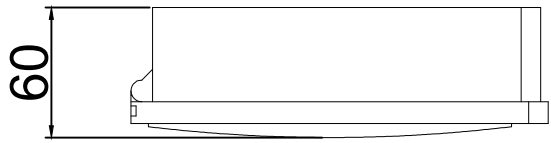

1. Accessory:
   Transparent tube * 2pcs
   Screw sets * 4sets
   Cable Tie * 10pcs
   keys * 2pcs
   Seal ring(PG21): ϕ 4- ϕ 12mm * 2pcs

Note:
Tolerance: $\pm$ 2mm
ROHS 3.0 and REACH Compliant
Storage Temperature:-40 $^{\circ}$ C--+75 $^{\circ}$ C
Operation Temperature:-40 $^{\circ}$ C--+75 $^{\circ}$ C
PACKING:1pc/box+label