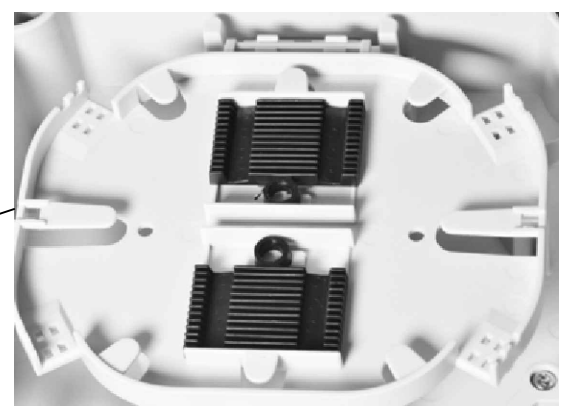

Model	Seal	Applicable Cable	Model	Seal	Applicable Cable
PG21		12 * ϕ 2mm	PG13.5		1 * ϕ 6- ϕ 12mm

- Accessory:
 Transparent tube * 2pcs
 Screw sets * 4sets
 Cable Tie * 10pcs
 keys * 2pcs
 Seal ring(PG21): ϕ 4- ϕ 12mm * 2pcs

Note:
 Tolerance: \pm 2mm
 ROHS 3.0 and REACH Compliant
 Storage Temperature:-40 $^{\circ}$ C--+75 $^{\circ}$ C
 Operation Temperature:-40 $^{\circ}$ C--+75 $^{\circ}$ C
 PACKING:1pc/box+label

SYNERGY21

6 mounting blocks for LC Quad /SC Duplex adapter installation

Splicing tray with 2 * 12 core Splicing holder, Crimping Type

One IN is PG13.5 (Seal options)
Two OUT is PG21 (Seal options)

- IP55
- Maximum of LC adaptor is 24 cores while 12 cores is the maximum for SC adaptor.
- Product Material: ABS+PC, UL94 V2, Light gray (RAL7035)
- Product Weight(kg): 0.9 - 1 kg
- Product dimensions (HxWxD) in mm: 257x193x60 mm
- Product Packaging size in mm: 570x415x355 mm (20 pcs)