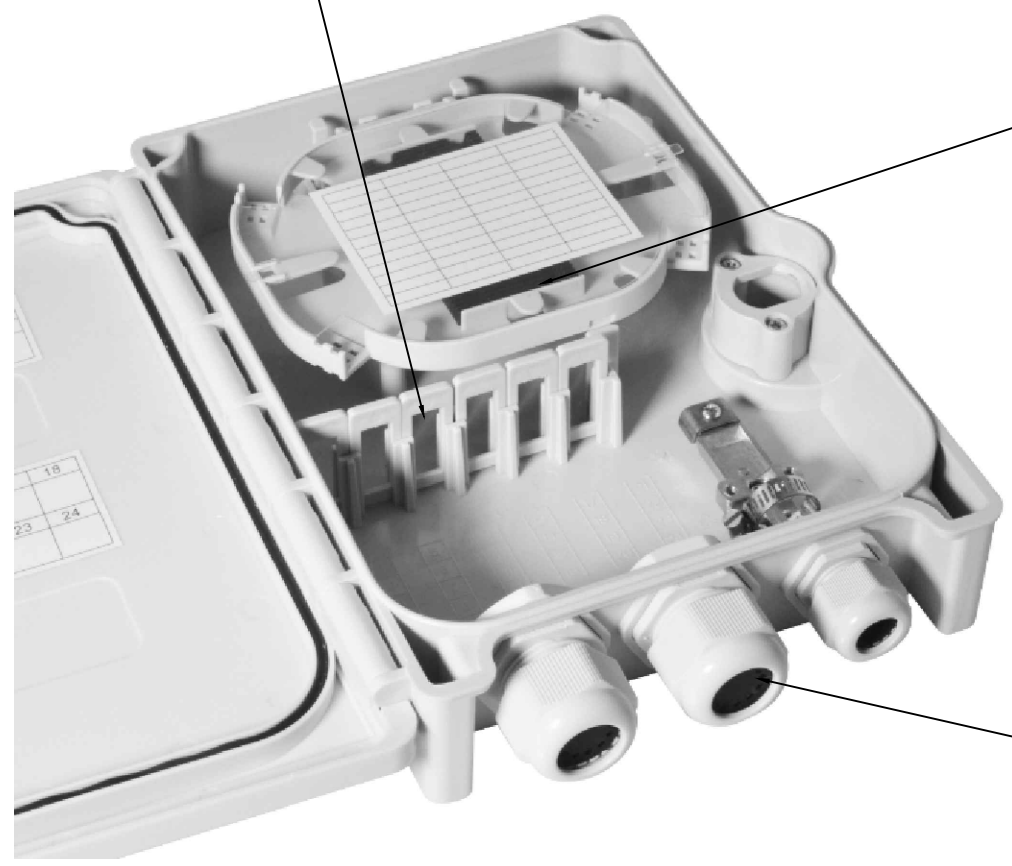

Model	Seal	Applicable Cable	Model	Seal	Applicable Cable
PG21		12 * ϕ 2mm	PG13.5		1 * ϕ 6- ϕ 12mm

- Accessory:
 Transparent tube * 2pcs
 Screw sets * 4sets
 Cable Tie * 10pcs
 keys * 2pcs
 Seal ring(PG21): ϕ 4- ϕ 12mm * 2pcs

Note:
 Tolerance: \pm 2mm
 ROHS 3.0 and REACH Compliant
 Storage Temperature:-40 $^{\circ}$ C--+75 $^{\circ}$ C
 Operation Temperature:-40 $^{\circ}$ C--+75 $^{\circ}$ C
 PACKING:1pc/box+label

SYNERGY21

					CUSTOMER		ITEM NO. S215582			
					PRODUCT NAME Fiber Optic Distribution Box		manufacture country: CHINA		UNIT	MM
NEW					2022-05-16	VO	APPOBY		DATE	
BY	CHK	REVISION RECORD MODIFICATIONS			DATE	REV.	SYNERGY21	SYNERGY21	SYNERGY21	2022-05-16

6 mounting blocks for LC Quad /SC Duplex adapter installation

Splicing tray with 2 * 12 core Splicing holder, Crimping Type

One IN is PG13.5 (Seal options)
Two OUT is PG21 (Seal options)

- IP55
- Maximum of LC adaptor is 24 cores while 12 cores is the maximum for SC adaptor.
- Product Material: ABS+PC, UL94 V2, Light gray (RAL7035)
- Product Weight(kg): 0.9 - 1 kg
- Product dimensions (HxWxD) in mm: 257x193x60 mm
- Product Packaging size in mm: 570x415x355 mm (20 pcs)