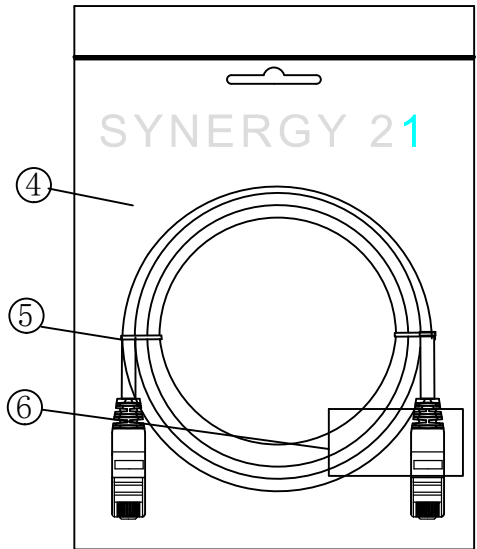

COLOR:BLACK PANTONE BLACK 3C		
ITEM	LENGTH (mm)	PACKING
S216931	150±5	SYNERGY 21 Bag A
S216915	250±10	SYNERGY 21 Bag A
S216916	500±15	SYNERGY 21 Bag A
S216917	1000±30	SYNERGY 21 Bag A
S216918	1500±30	SYNERGY 21 Bag A
S216919	2000±30	SYNERGY 21 Bag A
S216920	3000±50	SYNERGY 21 Bag A
S216921	5000±200	SYNERGY 21 Bag B
S216922	7500±200	SYNERGY 21 Bag B
S216923	10000±200	SYNERGY 21 Bag B
S216924	15000±300	SYNERGY 21 Bag C
S216925	20000±300	SYNERGY 21 Bag C
S216926	25000±300	SYNERGY 21 Bag C
S216927	30000±300	SYNERGY 21 Bag D
S216928	40000±500	SYNERGY 21 Bag D
S216929	50000±500	SYNERGY 21 Bag D

COLOR:RED PANTONE 199C		
ITEM	LENGTH (mm)	PACKING
S216689	150±5	SYNERGY 21 Bag A
S216690	250±10	SYNERGY 21 Bag A
S216691	500±15	SYNERGY 21 Bag A
S216692	1000±30	SYNERGY 21 Bag A
S216693	1500±30	SYNERGY 21 Bag A
S216694	2000±30	SYNERGY 21 Bag A
S216695	3000±50	SYNERGY 21 Bag A
S216696	5000±200	SYNERGY 21 Bag B
S216697	7500±200	SYNERGY 21 Bag B
S216698	10000±200	SYNERGY 21 Bag B
S216699	15000±300	SYNERGY 21 Bag C

Hasia		ADD RED CABLE	2022-05-10	A7	
		NEW	2015-01-20	A	
BY	CHK	REVISION RECORD MODIFICATIONS	DATE	REV.	

SYNERGY 21					
CUSTOMER NO.		ITEM NO.		SEE THE CHART	
PRODUCT NAME	CAT. 6 S/FTP PATCH CORD TPE-LSZH	manufacture country:	CHINA	UNIT	MM
DRAWNBY	CHECKBY	APPOBY	DATE		
SYNERGY 21	SYNERGY 21	SYNERGY 21	2015-01-20