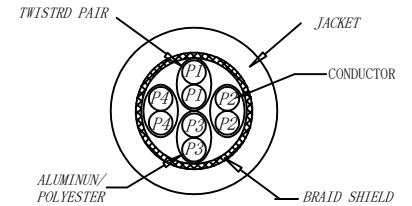

CAT.6 S/FTP TPE-LSZH 250MHz ISO/IEC 11801 & EN50173-1 & ANSI/TIA-568. 2-D www.Synergy21.de **CE**

PIN OUT

MATERIAL LIST

⑥	LABEL	NO DRY GLUE LABEL	1	
⑤	MINI TIE	PE MINI TIE(POSSESS METAL) COLOUR SEE THE CHART	2	
④	POLYETHYLENE BAG	SYNERGY 21 SLIP PE BAG	1	
③	CABLE	CAT. 6 S/FTP 27AWG (BC*1P+AL-FOIL)*4+Braid(AL-MG) JACKET:TPE-LSZH OD:6.0±0.2mm COLOUR SEE THE CHART	1	
②	Over mold	80A PVC,COLOR:SEE THE CHART	2	
①	Plug	RJ45 8P8C' S SHIELDED ,THE SHELL PLATED NICKEL ,PIN GOLD PLATED 3u" RED/TRANSPARENT	2	
NO.	PARTS NAME	SPECIFICATION STANDARD	QT' Y	REMARK

Hasia		change "ROSH 2.0" to "ROSH 3.0"	2022-02-25	A6	SYNERGY 21					
		Add New Color	2019-03-14	A5						
		Increase the minimum bend radius	2018-11-30	A4	CUSTOMER NO.		ITEM NO.	SEE THE CHART		
		Add moulding size	2018-06-19	A3	PRODUCT NAME	CAT. 6 S/FTP PATCH CORD TPE-LSZH	manufacture country:	CHINA	UNIT	MM
		Change Moulding	2018-05-29	A2	DRAWNBY	CHECKBY	APPOBY	DATE		
		CHANGE PACKING AND BOX MARK	2018-03-12	A1	DRAWNBY	CHECKBY	APPOBY	DATE		
BY	CHK	REVISION RECORD MODIFICATIONS	DATE	REV.	SYNERGY 21	SYNERGY 21	SYNERGY 21	2015-01-20		