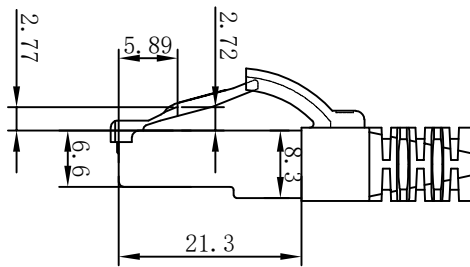

CAT.6 S/FTP TPE-LSZH 250MHz ISO/IEC 11801 & EN50173-1 & ANSI/TIA-568. 2-D www.Synergy21.de **CE**

PIN OUT

MATERIAL LIST

⑥	LABEL	NO DRY GLUE LABEL	1	
⑤	MINI TIE	PE MINI TIE(POSSESS METAL) COLOUR SEE THE CHART	2	
④	POLYETHYLENE BAG	SYNERGY 21 SLIP PE BAG	1	
③	CABLE	CAT. 6 S/FTP 27AWG (BC*1P+AL-FOIL)*4+Braid(AL-MG) JACKET:TPE-LSZH OD:6.0±0.2mm COLOUR SEE THE CHART	1	
②	Over mold	80A PVC,COLOR:SEE THE CHART	2	
①	Plug	RJ45 8P8C' S SHIELDED ,THE SHELL PLATED NICKEL ,PIN GOLD PLATED 3u" RED/TRANSPARENT	2	
NO.	PARTS NAME	SPECIFICATION STANDARD	QT' Y	REMARK

NOTE:

- ELECTRICAL TEST:
 - 100% OPEN SHORT, MISS WIRE TEST
 - INSULATION RESISTANCE:DC 300V 10M Ohm;
 - CONTACTOR RESISTANCE:1 OHM per meter
- FLUKE TEST LIMIT:ISO11801 Channel Class E
- Working temperature:-10°C ~ + 60°C
- Storage temperature:-20°C~+75°C
- RoHS 3.0 AND REACH compliant
- Low Smoke (IEC 61034)
- Flame retardant (IEC60332-1-2)
- Halogen free (IEC 60754-1/2)
- Packing:Synergy21 PE Bag+Label
- Minimum of the bending radius is 60mm

Hasia		change "ROSH 2.0" to "ROSH 3.0"	2022-02-25	A6	SYNERGY 21					
		Add New Color	2019-03-14	A5						
		Increase the minimum bend radius	2018-11-30	A4	CUSTOMER NO.		ITEM NO.	SEE THE CHART		
		Add moulding size	2018-06-19	A3	PRODUCT NAME	CAT. 6 S/FTP PATCH CORD TPE-LSZH	manufacture country:	CHINA	UNIT	MM
		Change Moulding	2018-05-29	A2	DRAWNBY	CHECKBY	APPOBY	DATE		
		CHANGE PACKING AND BOX MARK	2018-03-12	A1	DRAWNBY	CHECKBY	APPOBY	DATE		
BY	CHK	REVISION RECORD MODIFICATIONS	DATE	REV.	SYNERGY 21	SYNERGY 21	SYNERGY 21	2015-01-20		