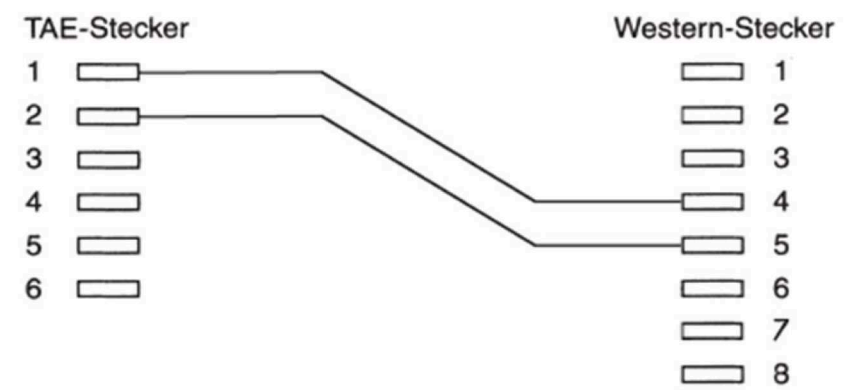

	REVISED	DR	APP

ONLY USE TELECOM COLOR CODE

3	Imprint	No Imprint
2	Connectors	TAE-F-plug – RJ 45 plug
1	Cable	Innerconductor 7x0,10mm CCA, OD = PVC black
NO	PARTS	DESCRIPTION

DESCRIPTION		TAE-F-plug – RJ 45 plug					
SIZE	A4	DATE	17.02.2012	CHECKED		TOL	70002-2
UNIT	MM	DRAWN	C.Motzek	APPROVED			
SCALE	NTS						