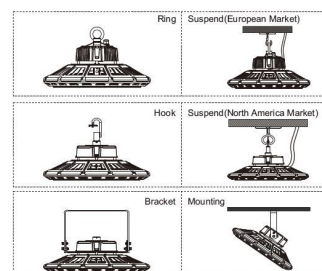

Imágenes adicionales

Dimension

Installation:

Product Description

- 1, Compact and fasion design .Light weighted : 4.80kg
- 2, Philips 3030 LED as light source , CR>80Ra
- 3, MEAN WELL HBG Series power supply . PF>0.95
- 4, High lumen efficiency : 135lm/w
- 5, 5 years warranty .