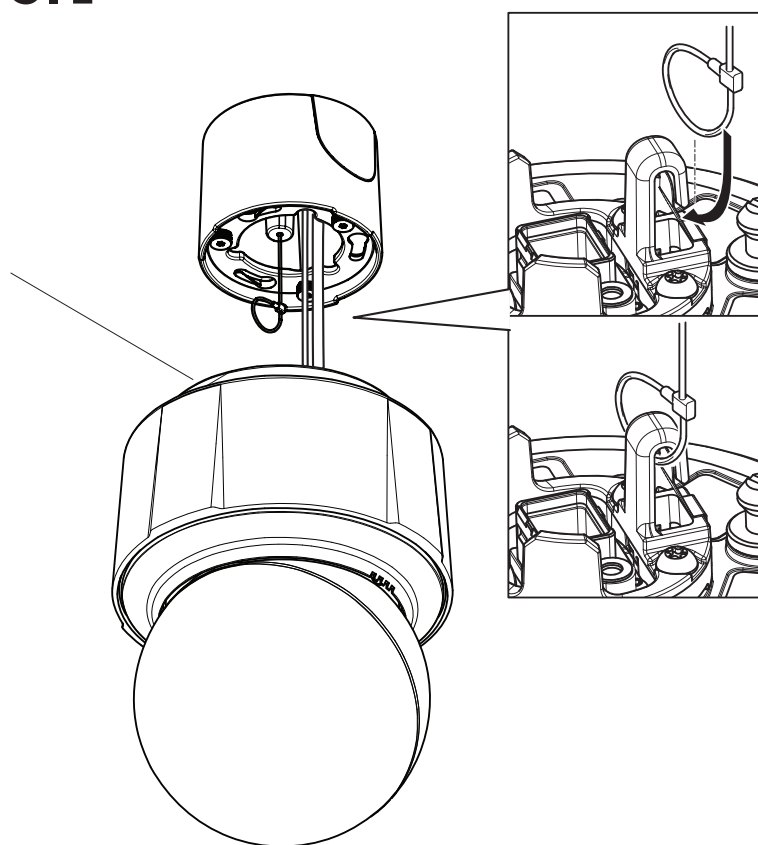

Installation Guide
AXIS T94A02F Ceiling Bracket
© Axis Communications AB, 2016

Ver. 1.0
Date: March, 2016
Part No. 1579125

1.1

2.1

RJ45 Push-pull connector

3.1

3.2