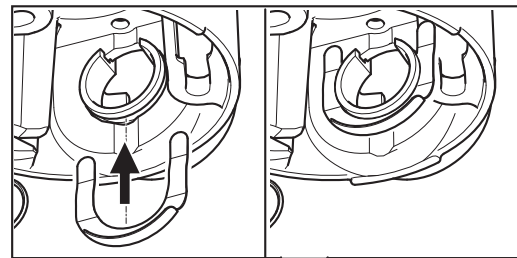

Installation Guide
AXIS T94A02F Ceiling Bracket
© Axis Communications AB, 2016

Ver. 1.0
Date: March, 2016
Part No. 1579125

1.1

2.1

RJ45 Push-pull connector

3.1

3.2