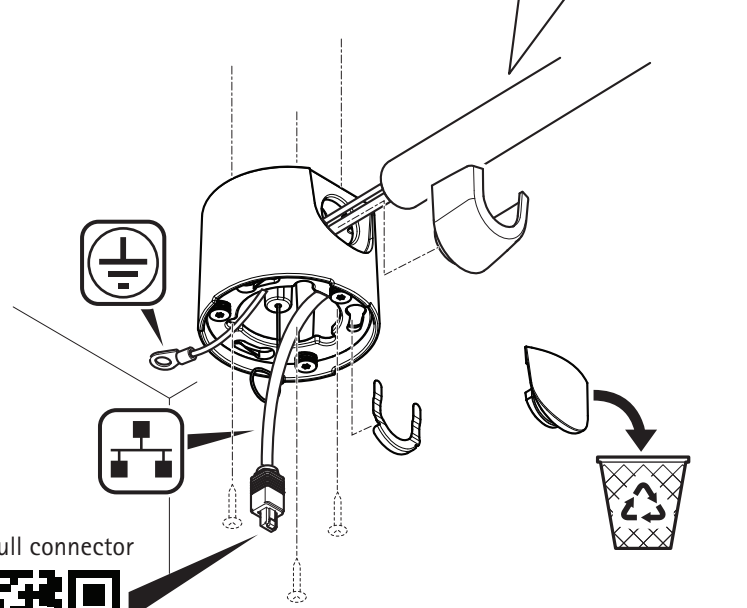

Installation Guide
AXIS T94A02F Ceiling Bracket
© Axis Communications AB, 2016

Ver. 1.0
Date: March, 2016
Part No. 1579125

1.1

2.1

RJ45 Push-pull connector

3.1

3.2