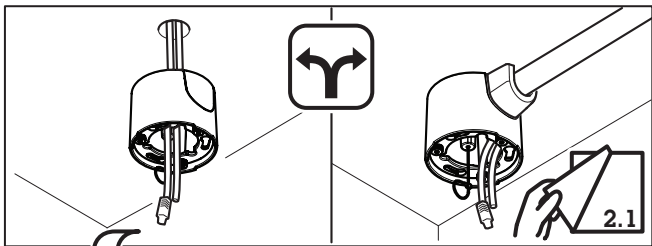

Installation Guide
AXIS T94A02F Ceiling Bracket
© Axis Communications AB, 2016

Ver. 1.0
Date: March, 2016
Part No. 1579125

1.1

2.1

RJ45 Push-pull connector

3.1

3.2