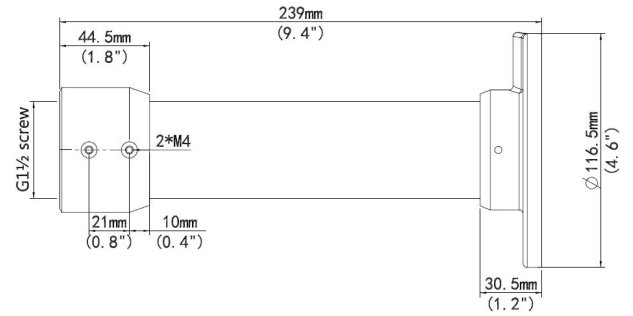

Accessoires

No. d'article	Désignation
159695	ALLNET IP Kamera PTZ / Outdoor / 2MP / IR / 22x opt. Zoom / 54° / "ALL-CAM2498-LEP"