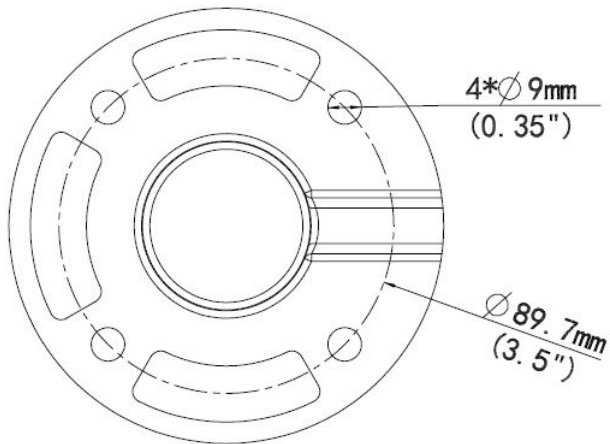

Accessoires

No. d'article	Désignation
159695	ALLNET IP Kamera PTZ / Outdoor / 2MP / IR / 22x opt. Zoom / 54° / "ALL-CAM2498-LEP"