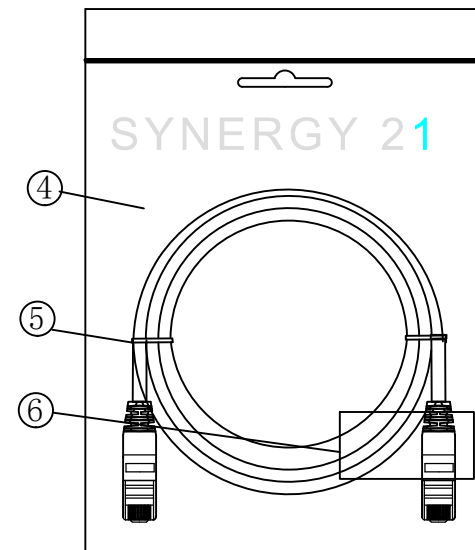

COLOR:BLACK PANTONE BLACK 3C		
ITEM	LENGTH (mm)	PACKING
S216931	150±5	SYNERGY 21 Bag A
S216915	250±10	SYNERGY 21 Bag A
S216916	500±15	SYNERGY 21 Bag A
S216917	1000±30	SYNERGY 21 Bag A
S216918	1500±30	SYNERGY 21 Bag A
S216919	2000±30	SYNERGY 21 Bag A
S216920	3000±50	SYNERGY 21 Bag A
S216921	5000±200	SYNERGY 21 Bag B
S216922	7500±200	SYNERGY 21 Bag B
S216923	10000±200	SYNERGY 21 Bag B
S216924	15000±300	SYNERGY 21 Bag C
S216925	20000±300	SYNERGY 21 Bag C
S216926	25000±300	SYNERGY 21 Bag C
S216927	30000±300	SYNERGY 21 Bag D
S216928	40000±500	SYNERGY 21 Bag D
S216929	50000±500	SYNERGY 21 Bag D

COLOR:RED PANTONE 199C		
ITEM	LENGTH (mm)	PACKING
S216689	150±5	SYNERGY 21 Bag A
S216690	250±10	SYNERGY 21 Bag A
S216691	500±15	SYNERGY 21 Bag A
S216692	1000±30	SYNERGY 21 Bag A
S216693	1500±30	SYNERGY 21 Bag A
S216694	2000±30	SYNERGY 21 Bag A
S216695	3000±50	SYNERGY 21 Bag A
S216696	5000±200	SYNERGY 21 Bag B
S216697	7500±200	SYNERGY 21 Bag B
S216698	10000±200	SYNERGY 21 Bag B
S216699	15000±300	SYNERGY 21 Bag C

Hasia		ADD RED CABLE	2022-05-10	A7	
		NEW	2015-01-20	A	
BY	CHK	REVISION RECORD MODIFICATIONS	DATE	REV.	

SYNERGY 21					
CUSTOMER NO.		ITEM NO.		SEE THE CHART	
PRODUCT NAME	CAT. 6 S/FTP PATCH CORD TPE-LSZH	manufacture country:	CHINA	UNIT	MM
DRAWNBY	CHECKBY	APPOBY	DATE		
SYNERGY 21	SYNERGY 21	SYNERGY 21	2015-01-20