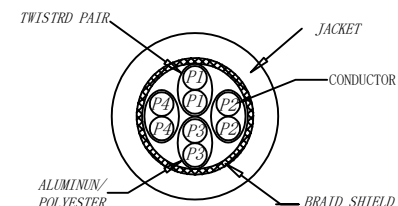

CAT.6 S/FTP LSZH 250MHz ISO/IEC 11801 & EN50173-1 & ANSI/TIA-568-C.2 www.Synergy21.de **CE**

**PIN OUT**

**MATERIAL LIST**

NO.	PARTS NAME	SPECIFICATION STANDARD	QT' Y	REMARK
⑥	LABEL	NO DRY GLUE LABEL	1	
⑤	MINI TIE	PE MINI TIE (POSSESS METAL) COLOUR SEE THE CHART	2	
④	POLYETHYLENE BAG	SYNERGY 21 SLIP PE BAG	1	
③	CABLE	CAT.6 S/FTP 27AWG(BC*1P+AL-FOIL)*4+Braid (AL-MG) JACKET:LSZH OD:5.8±0.2mm COLOUR SEE THE CHART	1	
②	Over mold	80A PVC, COLOR:SEE THE CHART	2	
①	Plug	RJ45 8P8C'S SHIELDED , THE SHELL PLATED NICKEL , PIN GOLD PLATED 3u" RED/TRANSPARENT	2	

**NOTE:**

- ELECTRICAL TEST:
  - 100% OPEN SHORT, MISS WIRE TEST
  - INSULATION RESISTANCE:DC 300V 10M Ohm;
  - CONTACTOR RESISTANCE:1 OHM per meter
- FLUKE TEST LIMIT:ISO11801 Channel Class E
- Operating temperature:-20°C~+75°C
- ROHS 3.0 AND REACH compliant
- Support PoE/PoE+/PoE++
- Packing:Synergy21 PE Bag+Label
- Minimum of the bending radius is 60mm
- Flame retardant (IEC60332-1-2)  
Low smoke(IEC 61034)  
Halogen free(IEC 60754-2)

Hasia		change "ROSH 2.0" to "ROSH 3.0"	2022-02-25	A7	<b>SYNERGY 21</b>						
		Add IEC60332-1-2	2021-01-23	A6							
		Increase the minimum bend radius	2018-11-30	A5							
		Change Moulding	2018-05-29	A4							
		CHANGE PACKING AND BOX MARK	2018-03-12	A3							
		ADD POE Information	2017-02-06	A2	CUSTOMER NO.		ITEM NO.		SEE THE CHART		
		REVISION RECORD MODIFICATIONS	DATE	REV.	PRODUCT NAME	CAT.6 S/FTP PATCH CORD LSZH		manufacture country:	CHINA	UNIT	MM
BY	CHK				DRAWNBY	CHECKBY	APPOBY	DATE			
					SYNERGY 21	SYNERGY 21	SYNERGY 21	2015-01-20			