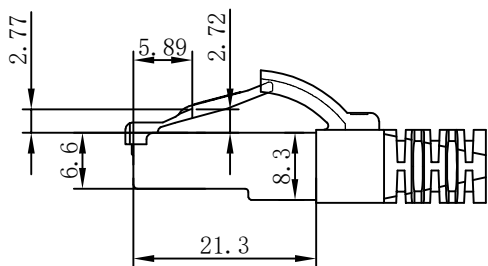

CAT.6 S/FTP LSZH 250MHz ISO/IEC 11801 & EN50173-1 & ANSI/TIA-568-C.2 www.Synergy21.de **CE**

**PIN OUT**

**MATERIAL LIST**

NO.	PARTS NAME	SPECIFICATION STANDARD	QT' Y	REMARK
⑥	LABEL	NO DRY GLUE LABEL	1	
⑤	MINI TIE	PE MINI TIE (POSSESS METAL) COLOUR SEE THE CHART	2	
④	POLYETHYLENE BAG	SYNERGY 21 SLIP PE BAG	1	
③	CABLE	CAT.6 S/FTP 27AWG(BC*1P+AL-FOIL)*4+Braid (AL-MG) JACKET:LSZH OD:5.8±0.2mm COLOUR SEE THE CHART	1	
②	Over mold	80A PVC, COLOR:SEE THE CHART	2	
①	Plug	RJ45 8P8C'S SHIELDED , THE SHELL PLATED NICKEL , PIN GOLD PLATED 3u" RED/TRANSPARENT	2	

**NOTE:**

- ELECTRICAL TEST:
  - 100% OPEN SHORT, MISS WIRE TEST
  - INSULATION RESISTANCE:DC 300V 10M Ohm;
  - CONTACTOR RESISTANCE:1 OHM per meter
- FLUKE TEST LIMIT:ISO11801 Channel Class E
- Operating temperature:-20°C~+75°C
- ROHS 3.0 AND REACH compliant
- Support PoE/PoE+/PoE++
- Packing:Synergy21 PE Bag+Label
- Minimum of the bending radius is 60mm
- Flame retardant (IEC60332-1-2)  
Low smoke(IEC 61034)  
Halogen free(IEC 60754-2)

Hasia		change "ROSH 2.0" to "ROSH 3.0"	2022-02-25	A7	<b>SYNERGY 21</b>						
		Add IEC60332-1-2	2021-01-23	A6							
		Increase the minimum bend radius	2018-11-30	A5							
		Change Moulding	2018-05-29	A4							
		CHANGE PACKING AND BOX MARK	2018-03-12	A3							
		ADD POE Information	2017-02-06	A2	CUSTOMER NO.		ITEM NO.		SEE THE CHART		
		REVISION RECORD MODIFICATIONS	DATE	REV.	PRODUCT NAME	CAT.6 S/FTP PATCH CORD LSZH		manufacture country:	CHINA	UNIT	MM
BY	CHK				DRAWNBY	CHECKBY	APPOBY	DATE			
					SYNERGY 21	SYNERGY 21	SYNERGY 21	2015-01-20			

						<b>SYNERGY 21</b>						
						CUSTOMER NO.			ITEM NO.	SEE THE CHART		
						PRODUCT NAME	CAT. 6 S/FTP PATCH CORD		manufacture country:	CHINA	UNIT	MM
						DRAWNBY		CHECKBY		APPOBY		DATE
BY	CHK	REVISION RECORD MODIFICATIONS			DATE	REV.	SYNERGY 21	SYNERGY 21	SYNERGY 21	2015-01-20		