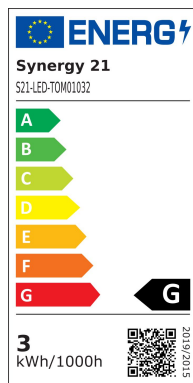

Synergy 21 LED garden spot 3W blue

SYNERGY 21

kwh/1000h:	3,00
Lumens:	195
Watt:	3,0
Nominal Service Life:	35000 Std.
Switching Cycles:	15000
Opt. Ambient Temperature.:	25 °C

Operating voltage: AC 230V
LED: 3*1Watt high-power chip
Beam angle: 30°
Light colour: blue
CRI: Ra>80
Housing: Painted metal
Operating temperature: -40°C to +55°C
Protection class: IP65 (water jet-proof)
Swivelling: 240°
Total height: 14 cm
Base plate diameter: 6.1 cm
Lens diameter: 6.9 cm
Weight: 0.4 kg
Connection cable: 2.5 metres

Energy efficiency class: A+
kWh/1000h: 3