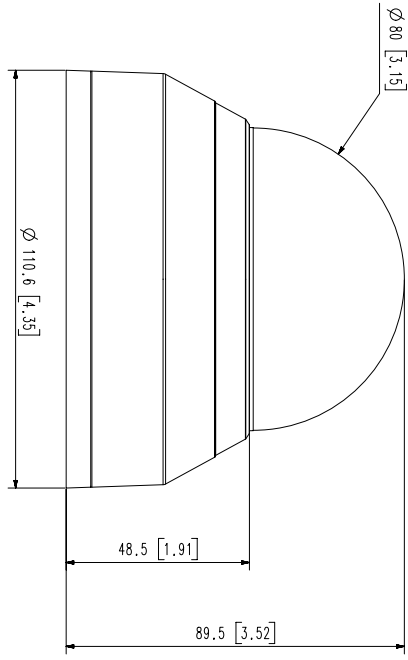

QND-8010R/8020R/8030R
UNIT : mm[inch]