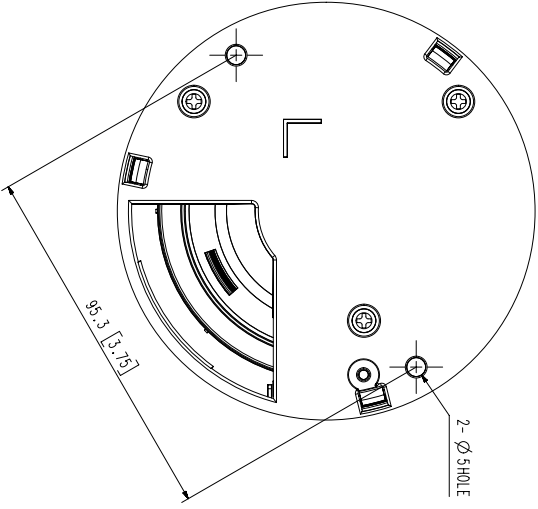

QND-8010R/8020R/8030R
UNIT : mm[inch]