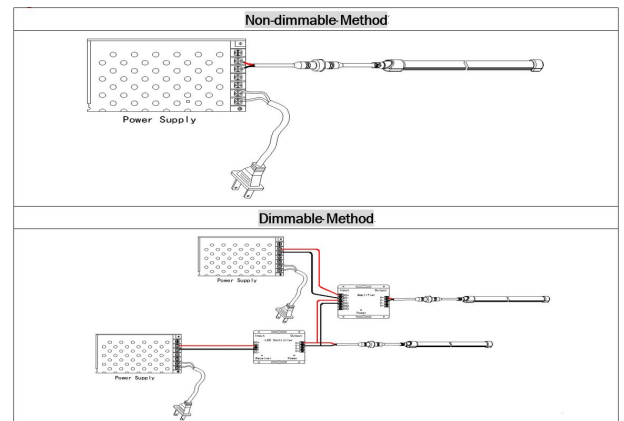

Length: 5m
Voltage: 24V,
Watt: 14W/m, 70W ±10%
Light colour: neutral white, 4500K, CRI>80
Brightness: 600lm/m, total: 3000lm ±10%
Beam angle: 120°
Protection class: IP40
Number of LEDs: 120/m, SMD3014
Dimensions: 5000*10*20 mm (L*W*H)
Working temperature: -20°C to +45°C
Can be shortened every 50mm
Adhesive tape: no

There are a variety of mounting options, such as clips, permanently elastic mounting adhesive, cable ties, etc.

See accessories

Please note that LED strips must also be cooled.

Make sure that the LED strip does not exceed the working temperature of 40°C, otherwise the service life cannot be guaranteed.

No guarantee can be given for overheated LED strips.

Attributes

Attribute	Value
Abstrahlwinkel:	120
Ampere:	2.90
CC oder CV:	CV
CRI:	>80
Dimmbar:	abhängig vom Netzteil
Länge:	5
LED Strip Klebeband:	nein
LED Strip Breite:	10
LED Strip Höhe:	20
LED Strip kürzbar:	50
LED Strip Länge:	5000
Lichtfabe in Kelvin:	4500
Lichtfarbe:	neutralweiß
Lichtfarbe in Kelvin:	4500
Lichtfarbe Name:	neutralweiß
Lumen:	3000
Schutzklasse:	IP65
Volt:	24
Weight:	0.5 Kg
Warranty:	60.00 Months

Additional Images

Accessories

Part No.	Name
153195	Synergy 21 LED Flex Strip NEON SB add. Connection straight
153201	Synergy 21 LED Flex Strip NEON SB add. clamp
153203	Synergy 21 LED Flex Strip NEON SB add. rail
153204	Synergy 21 LED Flex Strip NEON SB + TB add. connection cable
125198	Mean Well Power Supply - 24V 150W IP67
93682	Mean Well Power Supply - 24V 150W Dimmable IP65