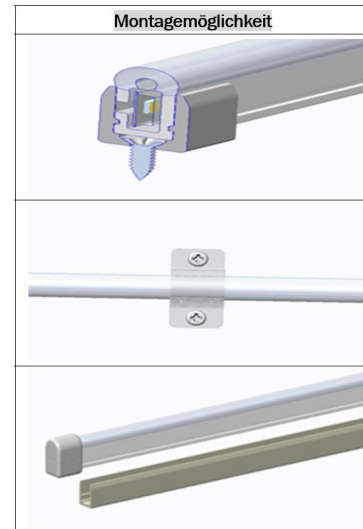

Accessories

Part No.	Name
153195	Synergy 21 LED Flex Strip NEON SB add. Connection straight
153201	Synergy 21 LED Flex Strip NEON SB add. clamp
153203	Synergy 21 LED Flex Strip NEON SB add. rail
153204	Synergy 21 LED Flex Strip NEON SB + TB add. connection cable
125198	Mean Well Power Supply - 24V 150W IP67
93682	Mean Well Power Supply - 24V 150W Dimmable IP65