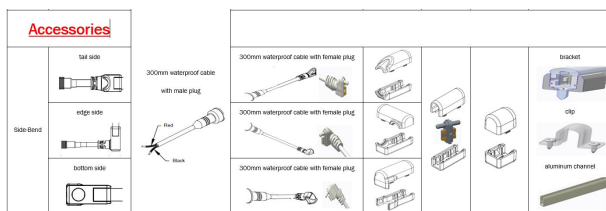

Accessories

Part No.	Name
153195	Synergy 21 LED Flex Strip NEON SB add. Connection straight
153201	Synergy 21 LED Flex Strip NEON SB add. clamp
153203	Synergy 21 LED Flex Strip NEON SB add. rail
153204	Synergy 21 LED Flex Strip NEON SB + TB add. connection cable
125198	Mean Well Power Supply - 24V 150W IP67
93682	Mean Well Power Supply - 24V 150W Dimmable IP65