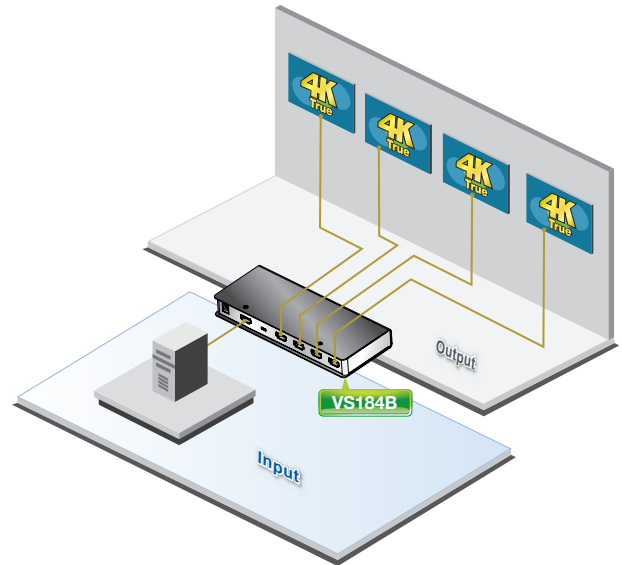

2/4-Port True 4K HDMI Splitter

VS182B / VS184B

- The VS182B / VS184B True 4K HDMI Splitter is the perfect solution for anyone who needs to send one source of digital high definition video to two (VS182B) or four (VS184B) displays at the same time. It supports all HDMI-enabled equipment, such as DVD players, satellite set-top boxes and all HDMI monitors, displays, projectors, or TVs.

The VS182B / VS184B True 4K HDMI Splitter is HDMI 2.0 compliant, 4K at 60Hz (4:4:4), and supports multiple streaming audio, making it effective for use with all HDMI displays in home theater applications, as well as in corporate, educational and commercial settings.

Features

- Connects one HDMI source to two (VS182B) or four (VS184B) HDMI displays at the same time
- HDMI (3D, Deep Color, 4K); HDCP 2.2 Compatible
- Supports HDR
- Supports max resolutions of up to 4096 x 2160 / 3840 x 2160 @ 60 Hz (4:4:4)
- Max pixel clock rate up to 600 MHz
- Max data rate up to 18 Gbps (6 Gbps per lane)
- LED indication of power status and source devices
- EDID Expert™ — Selects optimum EDID settings for smooth power-up, high-quality display and use of the best video resolution via EDID DIP Switch, allowing users to effortlessly switch among Port 1, Default, and Auto
- Plug-and-play — No software installation required