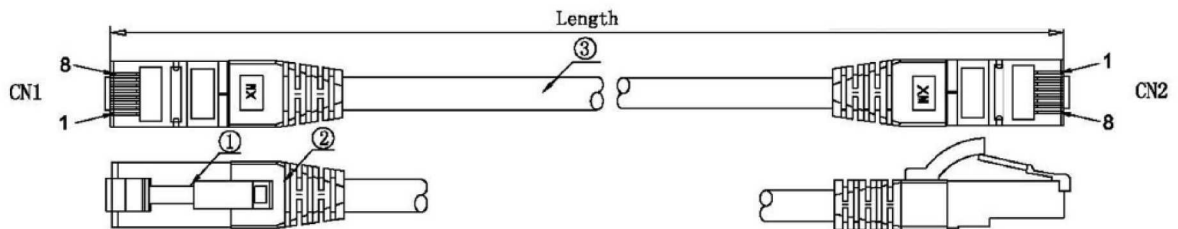

DATENBLATT

RJ45 Patchkabel S/FTP, Cat.6A, Cat.7 Rohkabel TPE superflex, blau

Abbildungen

PIN OUT	
CN1 (568B)	CN2 (568B)
WHITE 1	1 WHITE
ORANGE 2	2 ORANGE
WHITE 3	3 WHITE
GREEN 6	6 GREEN
BLUE 4	4 BLUE
WHITE 5	5 WHITE
WHITE 7	7 WHITE
BROWN 8	8 BROWN
SHELL	BRAID SHELL

Ähnlicher Artikel

K5525FWS.1	RJ45 Patchkabel S/FTP, Cat.6A, Cat.7 Rohkabel TPE superflex, weiß
K5525FSW.1	RJ45 Patchkabel S/FTP, Cat.6A, Cat.7 Rohkabel TPE superflex, schwarz
K5525FRT.1	RJ45 Patchkabel S/FTP, Cat.6A, Cat.7 Rohkabel TPE superflex, rot
K5525FGR.1	RJ45 Patchkabel S/FTP, Cat.6A, Cat.7 Rohkabel TPE superflex, grau
K5525FGN.1	RJ45 Patchkabel S/FTP, Cat.6A, Cat.7 Rohkabel TPE superflex, grün
K5525FGE.1	RJ45 Patchkabel S/FTP, Cat.6A, Cat.7 Rohkabel TPE superflex, gelb