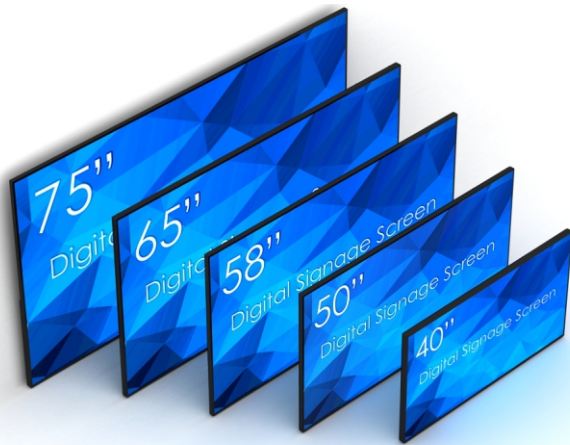

## 4K Display

Genuine 4K displays with 3840x2160 pixels resolution

# SWEDX Digital Signage Screens / 4K in 4K out

Features	Specifications	Model ID				
		SDS40K8-01	SDS50K8-01	SDS58K8-01	SDS65K8-01	SDS75K8-01
Panel	Aspect Ratio	16:9				
	Panel Resolution	3840 x 2160 pixels				
	Refresh Rate	120 Hz				
	Static Contrast	5000:1	4000:1	4000:1	4000:1	4000:1
	Brightness	350 cd/m <sup>2</sup>	350 cd/m <sup>2</sup>	350 cd/m <sup>2</sup>	400 cd/m <sup>2</sup>	400 cd/m <sup>2</sup>
	Response Time	8.5 ms	9.5 ms	9.5 ms	6.5 ms	6.5 ms
	Viewing Angle	178/178	178/178	178/178	178/178	178/178
Power	Power Supply	100-240 V ~ 50/60Hz				
	Power Consumption	65 W	110 W	135 W	175 W	265 W
	Stand-by Power Consumption	<0.50 W				
Environmentment	Lead Presence	Yes				
	Mercury	0 mg				
Connections	Max Input Signal	3840 x 2160 @ 60Hz				
	HDMI	3 x HDMI (V. 2.0) (HDCP 2.2) 480P/480I/576P/576I//720P/1080I/1080P/2160p @ 60Hz				
	USB Media Player	2 x USB 2.0				
	VGA	1				
	VGA Audio in	1				
	Component	1 x YpBbPr 480P/480I/576P/576I//720P/1080I/1080P				
	AV	1				
Speakers	Digital Audio Output	1 x Coaxial				
	Audio Out	2 x 10 W				4 x 10 W
Dimensions	Product Width	892 mm	1116 mm	1295 mm	1450 mm	1670 mm
	Product Height	504 mm	639 mm	745 mm	829 mm	951 mm
	Product Depth	42 mm	44 mm	38 mm	38 5m	60 mm
Weight	Net	12 kg	17 kg	27 kg	33 kg	52 kg
Dimension	Package	102 x 65 x 11 cm	121 x 75 x 14 cm	140 x 85 x 19 cm	157 x 97 x 21 cm	189 x 120 x 23 cm*
Weight	Gross	14 kg	20 kg	32 kg	38 kg	92 kg