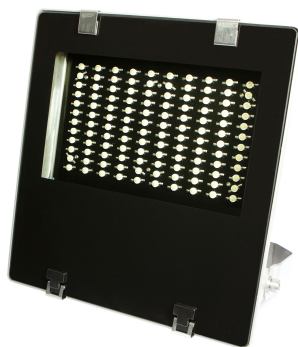

Synergy 21 LED Spot Outdoor floodlight 100W cw

| | |
|----------------------------|------------|
| kwh/1000h: | 100,00 |
| Lumens: | 10000 |
| Watt: | 100,0 |
| Nominal Service Life: | 35000 Std. |
| Switching Cycles: | 50000 |
| Opt. Ambient Temperature.: | 25 °C |

With emergency power function and overheating protection
 Operating voltage: > AC 207-253V/50-60Hz
 LED: 100Watt high-power chips
 Beam angle: 120°
 Lumen: 10600lm
 cool white: 6300K ±150
 CRI: Ra>80
 dimmable: yes (leading edge phase dimmer)
 Housing: light grey with stainless steel mounting bracket
 Front glass: toughened safety glass (ESG)
 Operating temperature: -25°C to +55°C
 Protection class: IP65 (water jet-proof)
 Weight: 7kg
 Dimensions: (l*w*h) 365*340*90mm

Energy efficiency class: A+
 kWh/1000h: 100

Attributes

| Attribute | Value |
|-----------------|-------|
| Abstrahlwinkel: | 120 |

| Attribute | Value |
|------------------------|-----------------|
| Betriebstemperatur: | -25°C bis +55°C |
| CRI: | >80 |
| Dimmbar: | ja |
| Grösse: | 365*340*90 |
| LED - Gehäusefarbe: | grau |
| LED - Gehäusematerial: | Metall |
| Lichtfarbe: | kaltweiss |
| Lichtfarbe in Kelvin: | 6300 |
| Lumen: | 10600 |
| Schutzklasse: | IP65 |
| Volt: | 230 |
| Weight: | 7 Kg |
| Warranty: | 60.00 Months |