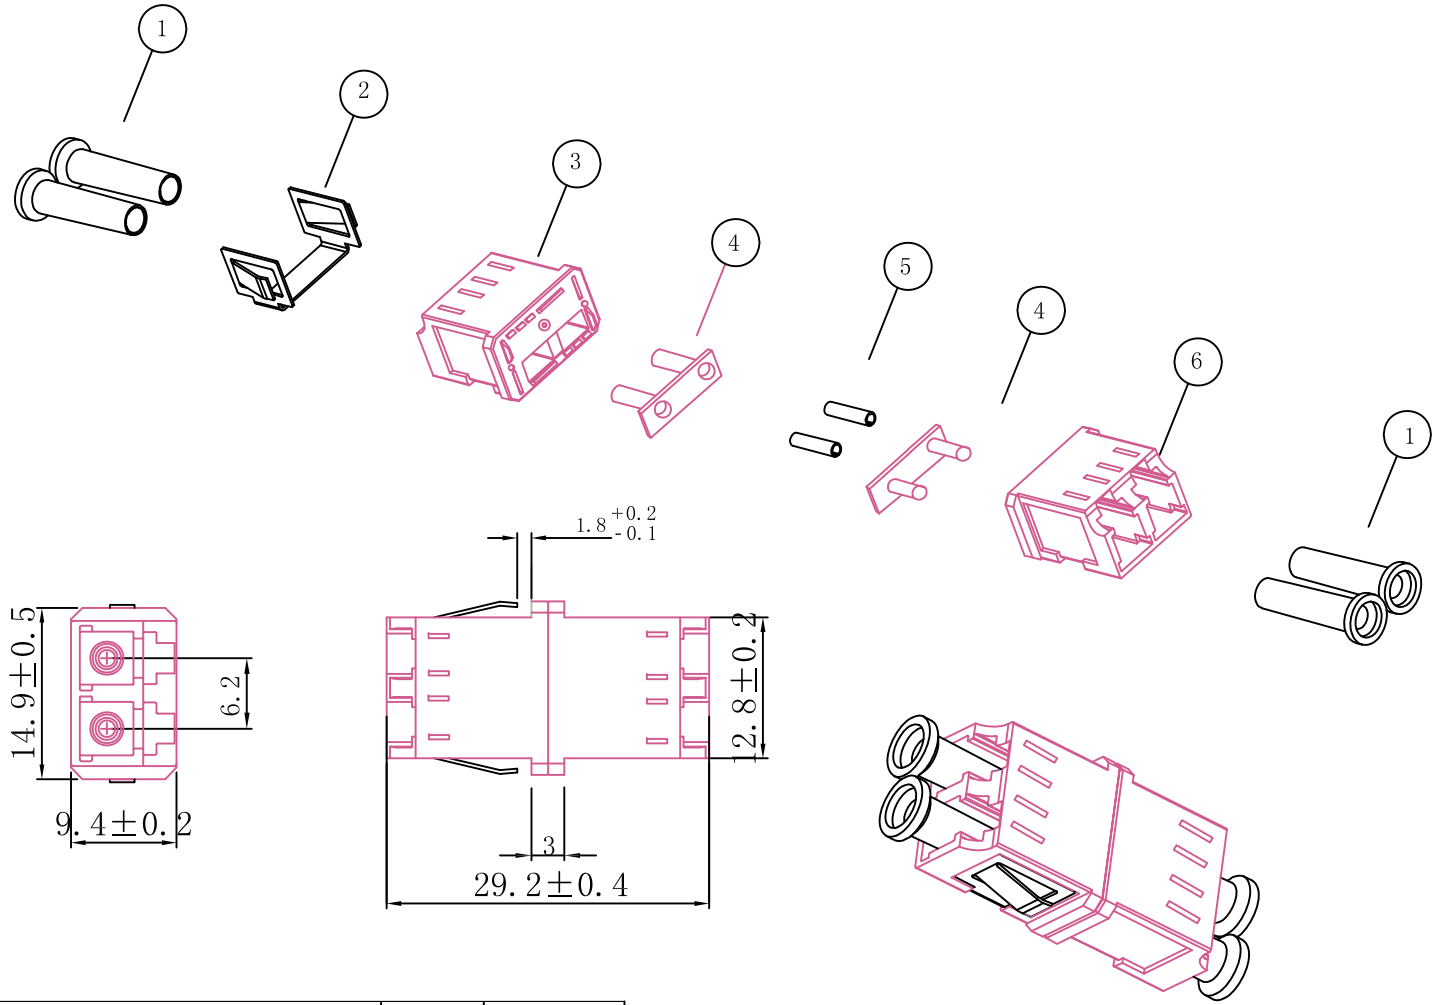

NOTE:
RoHS 2.0 & Reach COMPLIANT

Insertion Loss (dB)	≤ 0.20
Operating Temperature (° C)	-40 ~ +80
Storage Temperature (° C)	-40 ~ +85

MATERIAL LIST:

⑥	LC Erika violett Body RAL4003(SC simplex footprint)	1pcs	
⑤	LC Sleeve ceramic(Multi-Mode)	1pcs	
④	Erika violett bush RAL4003	2pcs	
③	LC Erika violett Body RAL4003 (SC simplex footprint)	1pcs	
②	LC Metal Mount	1pcs	
①	LC White Dust Cap	4pcs	
NO.	SPECIFICATION STANDARD	QT' Y	REMARK

Chart:

NO.	ITEM NO.	EAN Number
1	S215482	4038816140654

		NEW	2017-4-25	A
BY	CHK	REVISION RECORD MODIFICATIONS	DATE	REV.

SYNERGY 21				
CUSTOMER			ITEM NO.	See the chart
PRODUCT NAME	LC MM Erika violett(ceramic)Duplex Plastic Adapter(SC SX Footprint) w/o flange	manufacture country	CHINA	UNIT MM
DRAWNBY	CHECKBY	APPOBY	DATE	
SYNERGY 21	SYNERGY 21	SYNERGY 21	2017-4-25