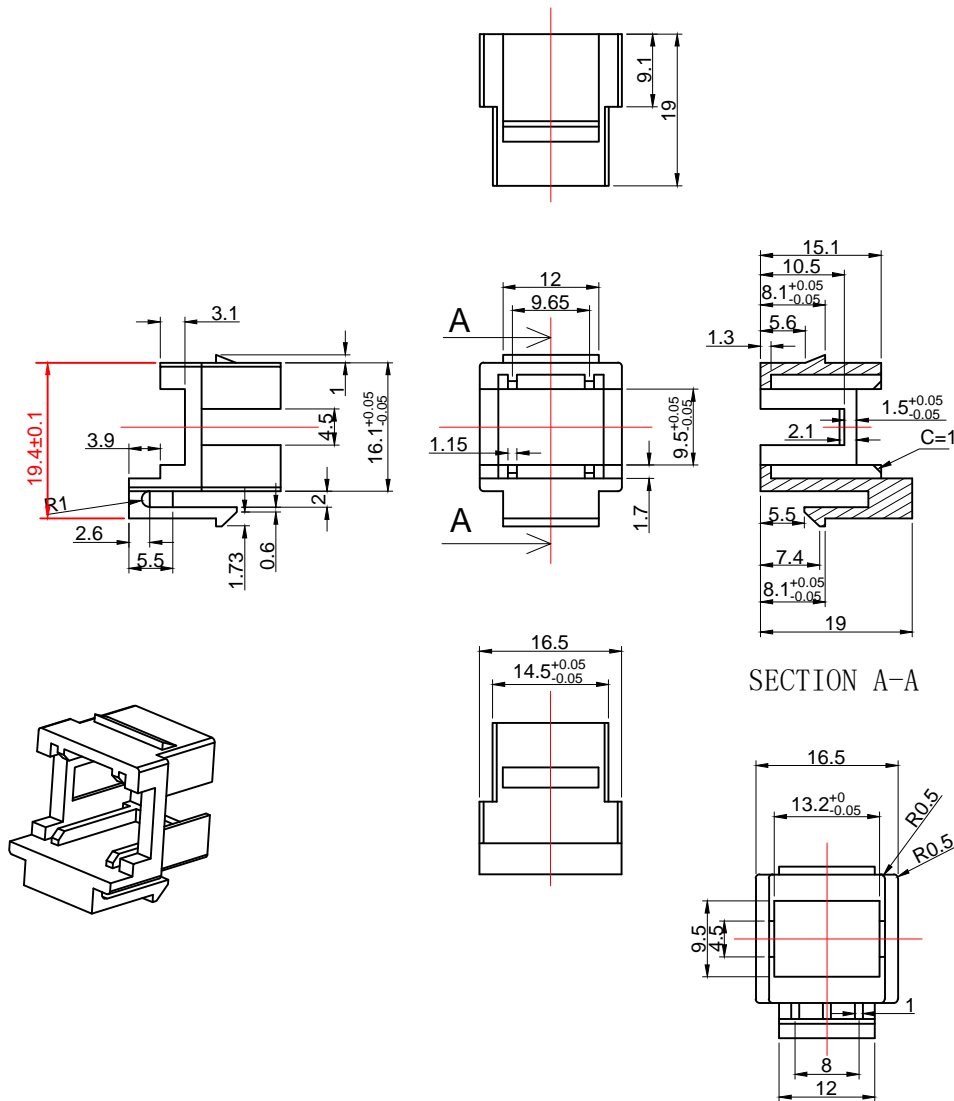

MATERIAL LIST:

- 1. wall box:ABS
- 2. Accessories  
cable tie: 2 PCS 2.5\*80MM  
SCRW: 2PCS ST4\*20MM
- 3. Applicable cable diameter:OD 8.2MM Max
- 4. ROHS 2.0 AND REACH COMPLIANT
- 5. Packing:1PC/PE bag+label

SYNERGY 21									
CUSTOMER			ITEM NO.			S216348			
PRODUCT NAME		2 port wall box		manufacture country		CHINA		UNIT	MM
NEW			2018-10-17		A		DRAWNBY		CHECKBY
BY		CHK		REVISION RECORD MODIFICATIONS		DATE		REV.	
						SYNERGY 21		SYNERGY 21	
						SYNERGY 21		2018-10-17	

SECTION A-A

NOTES:

1. ABS Black
2. Keystone for LC duplex/SC simplex no flange Adapte
2. Packing: 1pc/PE Bag+Lable
3. ROHS2.0 AND REACH COMPLIANT

SYNERGY 21					
CUSTOMER		ITEM NO.	S215479		
PRODUCT NAME	Keystone adapter	manufacture country:	CHINA	UNIT	MM
DRAWNBY	CHECKBY	APPOBY	DATE		
SYNERGY 21	SYNERGY 21	SYNERGY 21	2017-05-03		

Chart:

NO.	ITEM NO.	EAN Number
1	S215482	4038816140654

		NEW	2017-4-25	A
BY	CHK	REVISION RECORD MODIFICATIONS	DATE	REV.

SYNERGY 21				
CUSTOMER			ITEM NO.	See the chart
PRODUCT NAME	LC MM Erika violett(ceramic)Duplex Plastic Adapter(SC SX Footprint) w/o flange	manufacture country	CHINA	UNIT MM
DRAWNBY	CHECKBY	APPOBY	DATE	
SYNERGY 21	SYNERGY 21	SYNERGY 21	2017-4-25	